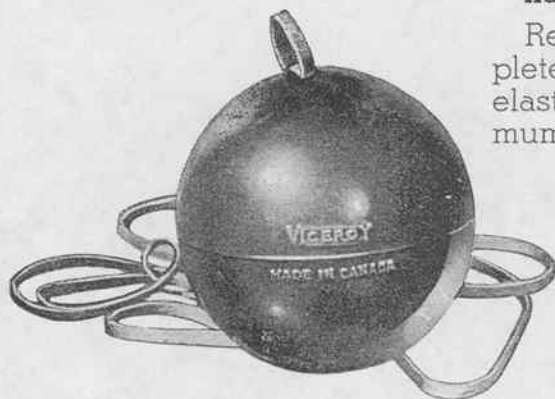

ALL SPONGE BALLS
are lively, attractive and
have very high finish.

Return Balls are completed with strong, snappy elastic that assures maximum action.

Prices are right.

RETURN BALLS—SOLID COLORS

Balls finished in Red, Green and Blue. Packed in one dozen display boxes, each box containing six Red, three Blue and three Green balls.

Made in three sizes:

Diameter	Stock No.
1 3/8"	8211
1 3/4"	8212
2 1/2"	8215