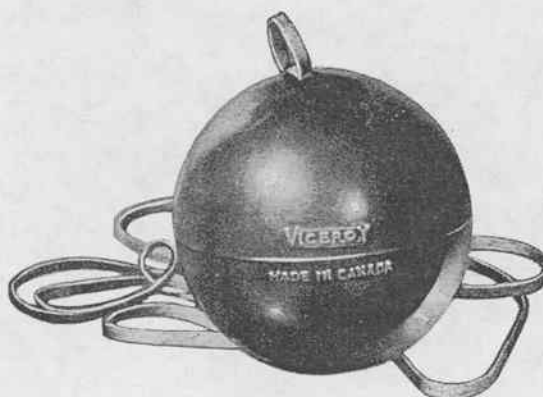

# VICEROY Play Balls

## SPONGE AND RETURN BALLS

Viceroy Sponge Balls are all of highest quality material, in attractive colors and with very bright smooth finish.

Return Balls are completed with strong, long elastic.

RETURN BALLS — MOTTLE

Made in seven sizes			
Diameter	Stock No.	Diameter	Stock No.
1 3/8"	220	2"	223
1 5/8"	221	2 1/4"	224
1 3/4"	222	2 1/2"	225
1 7/8"	228		

RETURN BALLS — SOLID COLORS

Made in four sizes	
Diameter	Stock No.
1 5/8"	8211
1 3/4"	8212
2 1/4"	8214
2 1/2"	8215