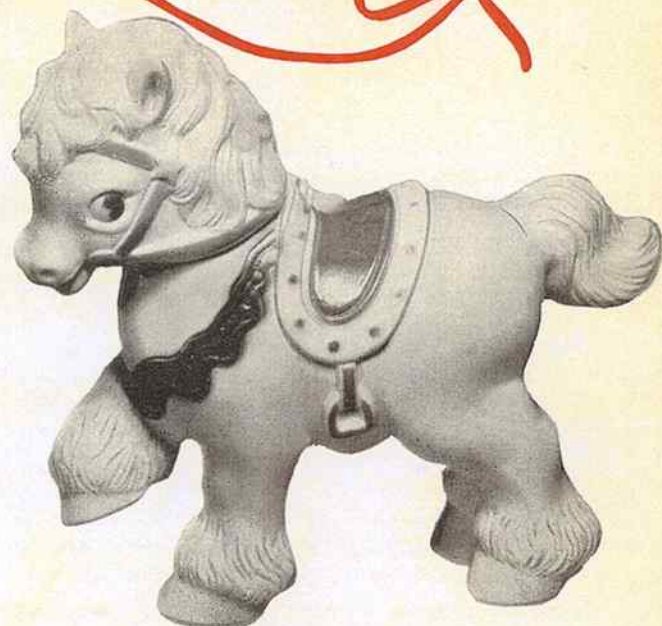

Soft Practical Vinyl Toys by **VICEROY**

WITH MOVEABLE HEADS

TEDDY BEAR—No. V-14029

Here is a traditional favorite with the children. An attractive and appealing Teddy Bear; fully jointed arms and legs, with movable head. Made from long wearing, rubber-like vinyl. Safe, Sanitary and Washable. Approximately 12" high. Individually packed in polythene bag with two colour hang up tab. Packed 6 to shipping container. Approximate shipping weight 9 lbs. per dozen.

"WOOLLY" THE LAMB No. V-14025

All Vinyl Toy has movable head with voice, beautifully sculptured, delicate colours. Approximately 6" long, 6½" high. Individually packed in polythene bag with 2 colour hang up tab.

Packed 1 dozen to a shipping container.

Approximate shipping weight 5½ lbs. per dozen.

"PRANCER" THE PONY No. V-14061

All Vinyl Toy ready to frolic with his friends at all times. Made with movable head and gaily decorated features. Approximately 7½" long, 6" high. Individually packed in polythene bag with 2 colour hang up tab. Packed 1 dozen to a shipping container. Approximate shipping weight 4½ lbs. per dozen.

"DONALD DUCK"©

9" tall with squawker, is bright and familiar in painted sailor suit and hat.

These popular items are offered in a Special Disneyland Deal—No. V-14000

Deal consists of six dolls (2 of each character). Individually boxed. Packed $\frac{1}{2}$ dozen to a shipping container. Approximate shipping weight 10 lbs. per dozen.