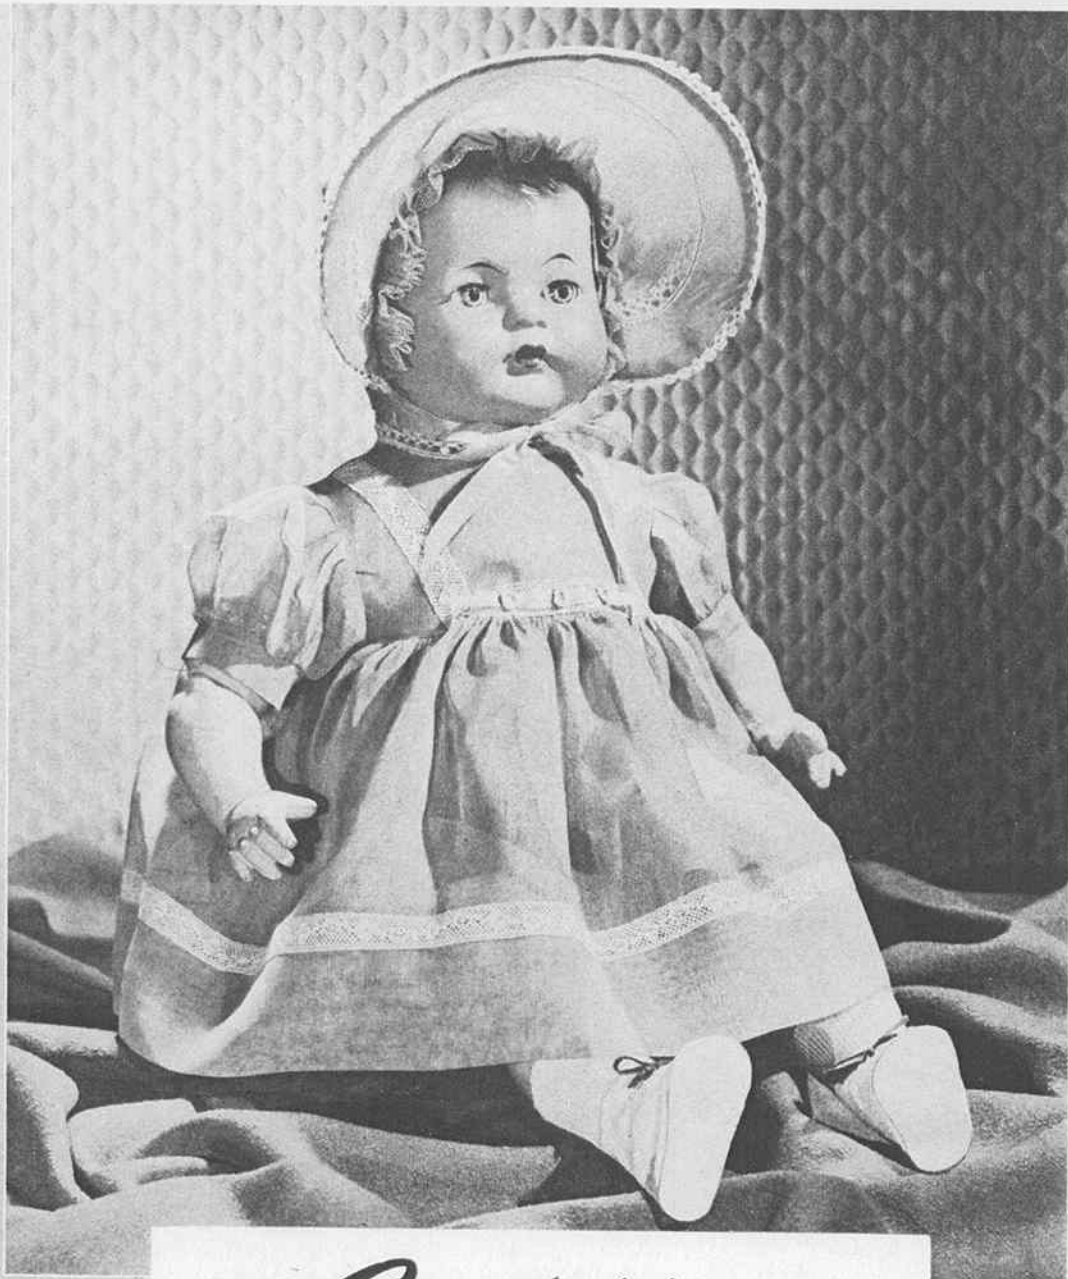

Cuddles

This lovable baby brings lots of oohs and aahs. She's packed with value from head to toe. Composition head, arms and movable legs, moving eyes with lashes. Extra soft stuffed body. Cries just like a real baby. Adorably outfitted in frilly organdie dress and bonnet, petticoat, and rubber panties, also shoes and socks. Assorted colours. No. 5231 is 23" size. Individually boxed $\frac{1}{2}$ doz. to a carton.