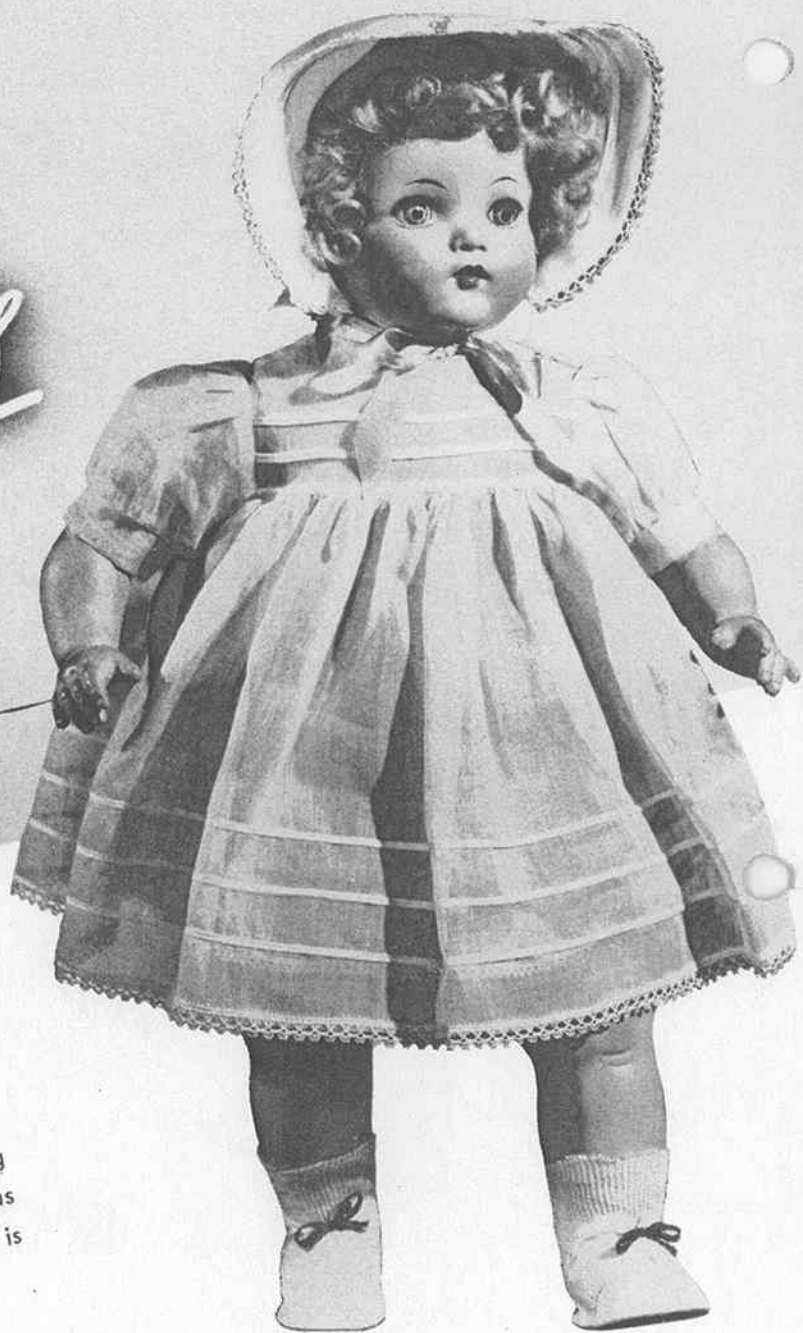

Baby Precious

A baby doll of high quality—yet sold at popular prices. She has hard-to-break composition head, arms and legs with extra soft stuffed body. Lifelike hair and moving eyes with lashes and beautifully made organdie dress and bonnet, petticoat, crying voice and rubber panties add to her charm. Has shoes and socks to complete ensemble. **No. 6243** is 24" size. Individually boxed 6 to a carton.

BABY PRECIOUS—No. 6193 has all the same appealing, sales-making features as No. 6243. Any little mother will bestow a world of affection on this realistic baby. She's 19" size. Individually boxed. Packed 1 doz. to a carton.

BABY PRECIOUS — No. 6163. Here's baby sister number three. She has all the adorable, attractive qualities her sisters have. Identical except for size—16". Individually boxed. Packed 1 doz. to a carton.