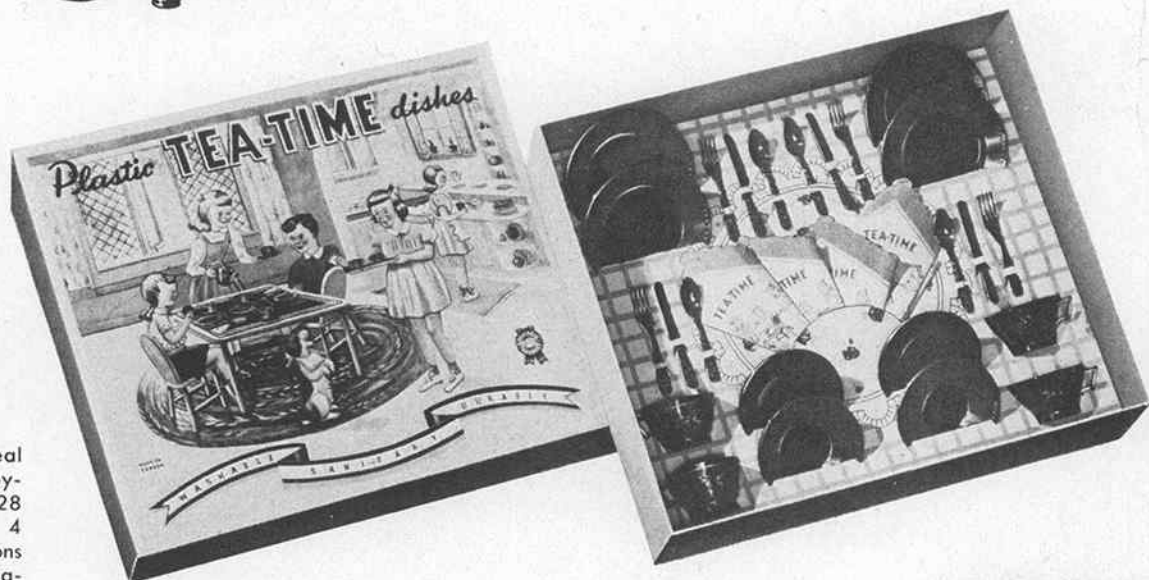

Plastic TEA-TIME DISHES

No. 24/4—With eye appeal that will provide endless enjoyment for children. Consists of 28 pieces: 4 cups, 4 saucers, 4 plates, 4 knives, 4 forks, 4 spoons and 4 napkins in colourful Tea-Time design. Embossed floral design on cups. Come in colourful shades, packed in 4-colour lithographed display box. 1 doz. to a carton.