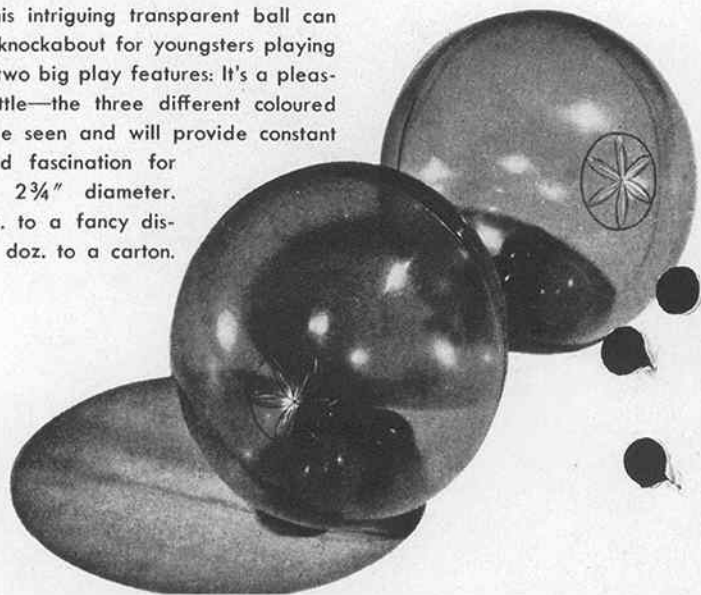

ALL TRANSPARENT BALL

No. 78/1—This intriguing transparent ball can be used as a knockabout for youngsters playing in crib. It has two big play features: It's a pleasing, sturdy rattle—the three different coloured marbles can be seen and will provide constant amusement and fascination for babies. Size 2¾" diameter. Packed 1 doz. to a fancy display box, 12 doz. to a carton.