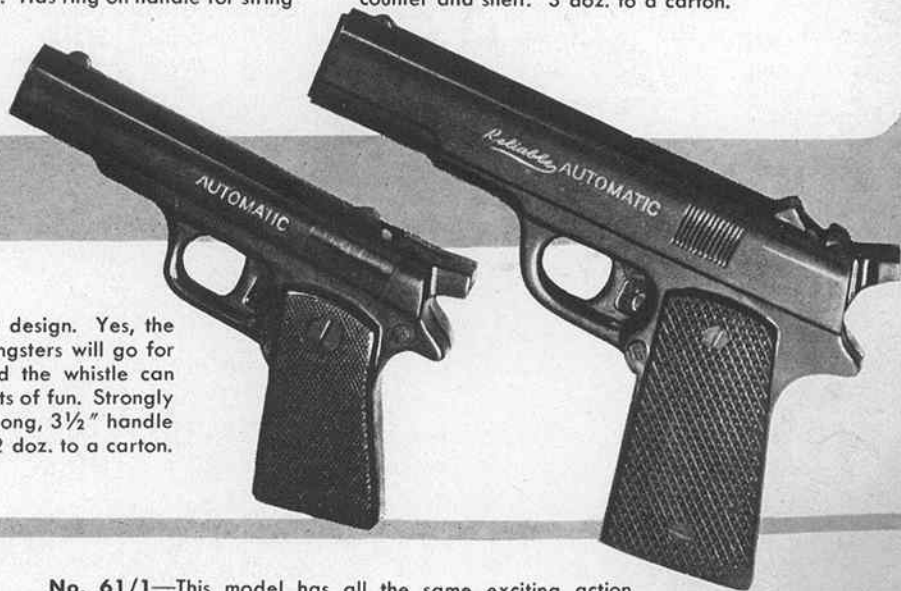

No. 60/1—Small size. Real in action—in colour—in design. Yes, the all plastic AUTOMATIC has a "real action" look. Youngsters will go for its super noisemaker. The trigger clicks sharply and the whistle can be blown at the same time. Made for adventure and lots of fun. Strongly built for exciting play. Comes in assorted colours. 5" long, 3½" handle from top of barrel, 1" thick. Packed 2 doz. to a box, 12 doz. to a carton.