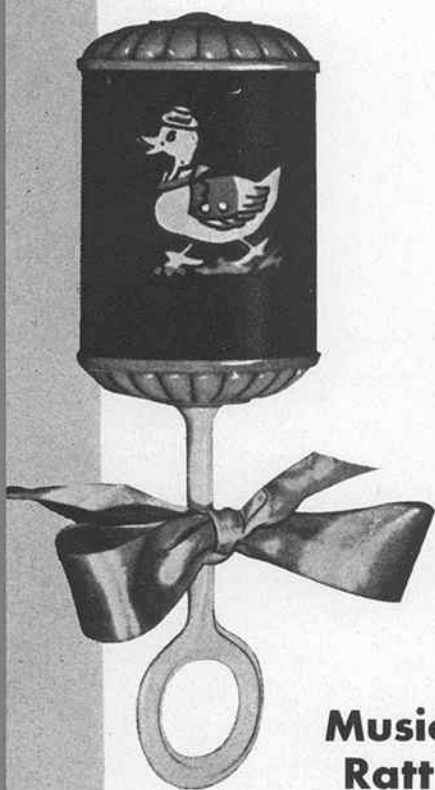

Baby Joy

SPECIALTIES

Musical Rattle

No. 96/1—Here's something new—something different. A musical rattle that will catch the ear and imagination of a child. It's educational—helps youngsters distinguish different musical sounds. Interestingly illustrated with animated animal pictures. Comes in assorted 2-colour combinations. Ribbon to blend with colour schemes. Length 6 3/4". Individually packed in a 4-colour Baby Joy Musical Rattle box, 6 doz. to a carton.