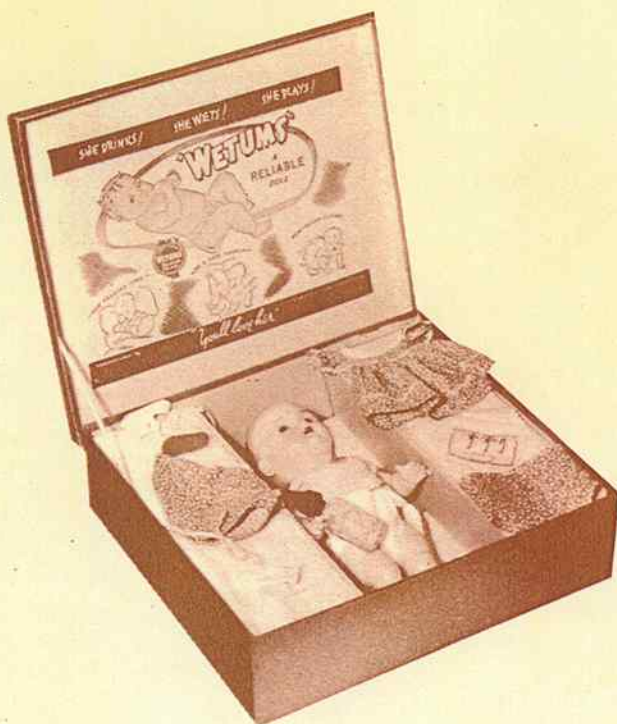

#### 1510 - TOOTS

Approx. 10" high. Just a sweet little doll. All composition with moving baby arms and legs. Dressed in diaper. Packed bulk, 3 dozen per carton. Approx. weight — 22 lbs.

#### 5161 - CUDDLES (Mama Voice)

Approx. 16". Here's a lovely baby that delights all little girls. Cuddly in her frilly organdy dress and poke bonnet of pretty pattern. She has petticoat, shoes and socks. Composition head, baby arms and movable legs. She features a realistic Mama voice and has all plastic moving eyes and lashes. Soft stuffed body. Packed 1 to a box, 1 dozen per carton. Approx. weight — 21 lbs.