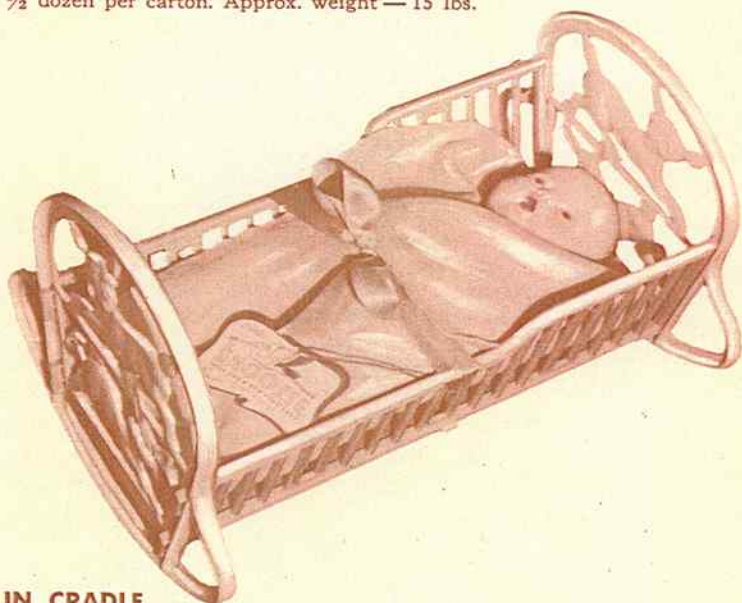

SNOOZIE

4712 - SNOOZIE (Vinyl Head, Coo Voice)

Approx. 12" high. Has soft vinyl head, Latex arms, legs and body with Coo voice. Dressed in diaper and nightie, and wrapped in lovely blanket tied with a ribbon bow. Packed each in a box, 1 dozen per carton. Approx. weight — 12½ lbs.

4714 - SNOOZIE (Vinyl Head, Coo Voice)

Approx. 14" high. With soft vinyl head, Latex body, arms and legs with Coo voice. Dressed in diaper and nightie, wrapped in a blanket tied with a ribbon bow. Packed each in a box, 1 dozen per carton. Approx. weight — 17 lbs.

4716 - SNOOZIE (Vinyl Head, Coo Voice)

Approx. 16". Same description as 4714. Packed 1 to a box, 1 dozen per carton. Approx. weight — 19 lbs.

4721 - SNOOZIE (Mama Voice, Vinyl Arms and Legs)

Approx. 21". Dressed in Nighty and Diaper. Wrapped in blanket, tied with ribbon bow. Soft vinyl head, arms and legs, cotton stuffed body with Mama voice. Packed each in a box, ½ dozen per carton. Approx. weight — 15 lbs.

47128 - SNOOZIE IN CRADLE

Approx. 7" x 9" x 13". A double feature seller to please all small home makers! The cradle is 205/21 with 4712 Snoozie. Packed assembled 1 to a box, ½ dozen per carton. Approx. weight — 10 lbs.