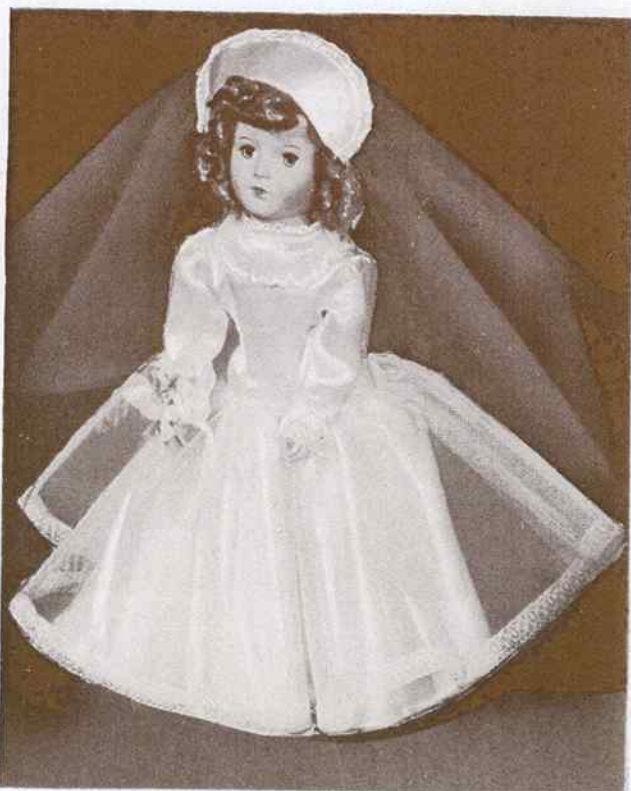

No. 58156 JUDY BRIDE

Approx. 14½" high. Demure and dainty on her wedding day. A truly gorgeous bridal gown of satin with lace trim and net overskirt. Satin tiara with long net veil, underwear, shoes and socks. She also holds a nosegay in one hand. Lifelike mohair wig. All plastic with movable head, arms and legs. Moving all plastic eyes with eyelashes. Packed each in a box, 1 dozen per carton. Approx weight — 17 lbs.