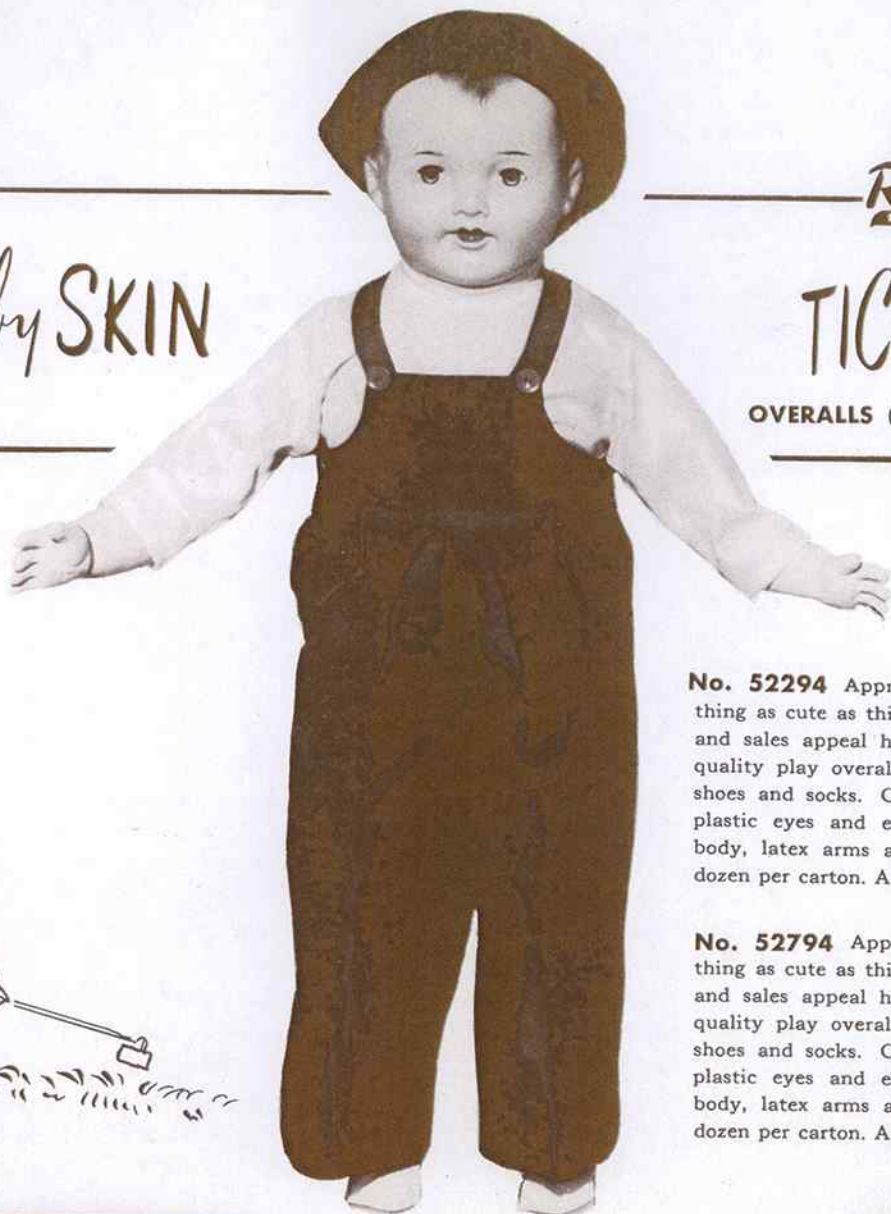

TICKLE TOES

MOHAIR WIG (LATEX ARMS AND LEGS)

No. 51593 Approx. size 15". Any little mother would be justly proud of this soft cuddly baby. A real beauty in every way. Her dainty organdy dress and bonnet, slip and rubber panties, shoes and socks, all add to her charm. The durable composition head with all plastic moving eyes and eyelashes, is topped with a lifelike curly mohair wig. Extra soft stuffed body, crying voice and latex baby arms and legs. Packed each in a box, 1 dozen per carton. Approx. weight — $17\frac{1}{2}$ lbs.

Baby SKIN

Reliable
MADE IN CANADA

TICKLE TOES

OVERALLS (LATEX ARMS AND LEGS)

No. 52294 Approx. size 22". You've never seen anything as cute as this little fellow. Just look at the value and sales appeal here. He's dressed in a pair of good quality play overalls, beanie to match, a bright jersey, shoes and socks. Composition head with lively moving plastic eyes and eyelashes. Crying voice, soft stuffed body, latex arms and legs. Packed each in a box, 1/2 dozen per carton. Approx. weight — 18 1/2 lbs.