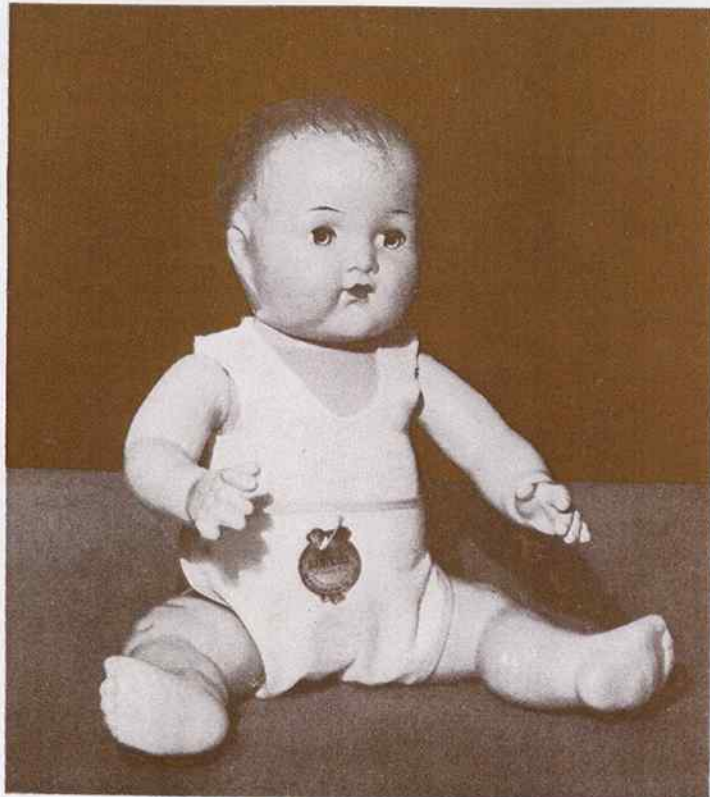

Reliable *Babykins*

MADE IN CANADA

No. 1217 Approx. size 17". A delightful chubby baby doll. All composition with moving head, arms and legs. All plastic moving eyes, with eyelashes. Dressed in shirt and diaper. Packed each in a box, 1 dozen per carton. Approx. weight — 25 lbs.

15121

1510

No. 1510 TOOTS

Approx. 10" high. Just a sweet little doll. All composition with moving baby arms and legs. Dressed in diaper. Packed bulk 3 dozen per carton. Approx. weight — 22 lbs.

No. 15121 TOOTS

Approx. 12" high. A cute little baby. All composition with moving baby arms and legs. Outfitted in rompers. Packed bulk 3 dozen per carton. Approx. weight — 29½ lbs.

1410

14102

No. 1410 Approx. size 10". A lovable pickaninny with an impish personality. All composition with movable arms and legs. Dressed in a diaper. Packed bulk 3 dozen per carton. Approx. weight — 21 lbs.

No. 14102 Approx. size 10". This little pickaninny is all decked out in a bright print dress, bandana, panties and socks. All composition with movable arms and legs. Packed bulk 3 dozen per carton. Approx. weight — 21 lbs.

No. 14113

TOPSY

Approx. 11" high. A little chocolate coloured cutie. All plastic with movable arms and legs. Moving eyes. Three braided wool tufts on her head add to her appeal. Clothed in bright print dress, panties and socks with ribbon ties. Packed each in a box, 3 dozen per carton. Approx. weight — 23 lbs.

No. 14133 Approx. 13" high. A brown bundle of fun. All composition movable head, arms and legs. Braided wool tufts on head. Gaily clad in print dress, panties and socks with ribbon tie. Packed each in a box, 2 dozen per carton. Approx. weight — 32 lbs.