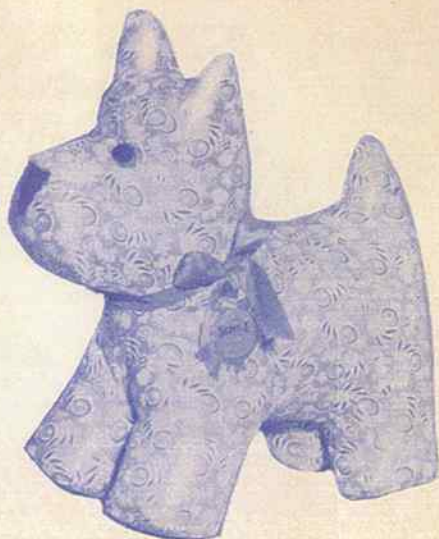

7759—SCOTTIE DOG

Approx. 9" x 10".

- Kiddies' best friend.
- Softly stuffed attractive print body.
- Felt eyes and nose.
- Ribbon bow on neck.

Packed bulk, 36 per carton. App. Weight — 15 lbs.