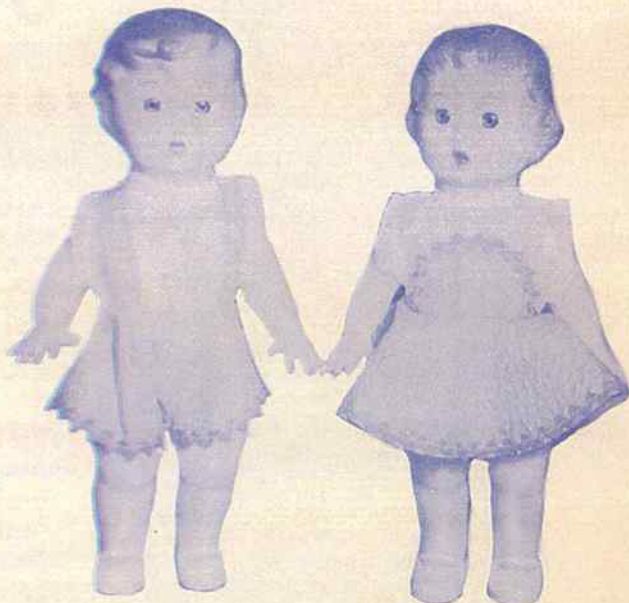

7610—JOLLY TWINS

Approx. 10".

- All soft vinyl boy and girl similar to 75101.
- Dressed in matching outfits.

Each in suitcase style box, ... per carton. App. Weight — 22 lbs.