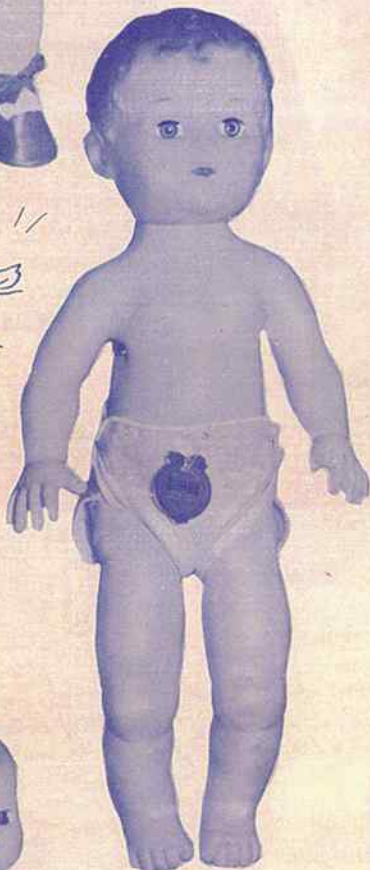

2225—BABYKINS

Approx. 25".

- Similar to 2221.
- A lovely baby girl as big as a real baby.
- Sleeping eyes—soft eyelashes.

Packed each in box, 4 per carton. App. Weight—19 lbs.

2109—SLEEPY HEAD

Approx. 9½".