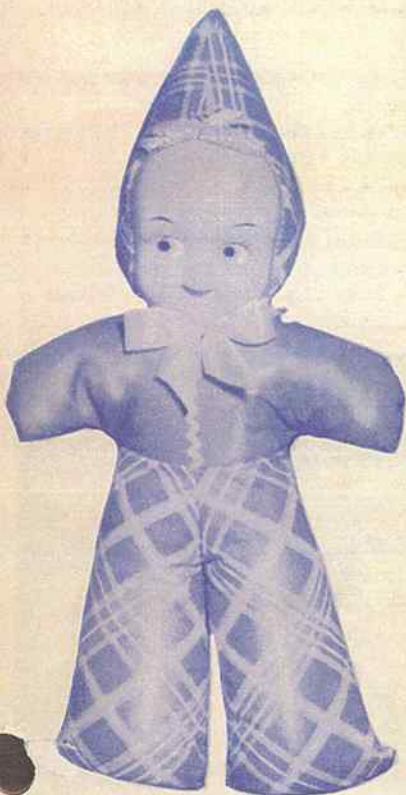

Packed bulk, 2 dozen per carton. App. Weight — 15 lbs.

7759—SCOTTIE DOG

Approx. 9" x 10".

- Kiddies' best friend.
- Softly stuffed attractive print body.
- Felt eyes and nose.
- Ribbon bow on neck.

Packed bulk, 36 per carton. App. Weight — 15 lbs.