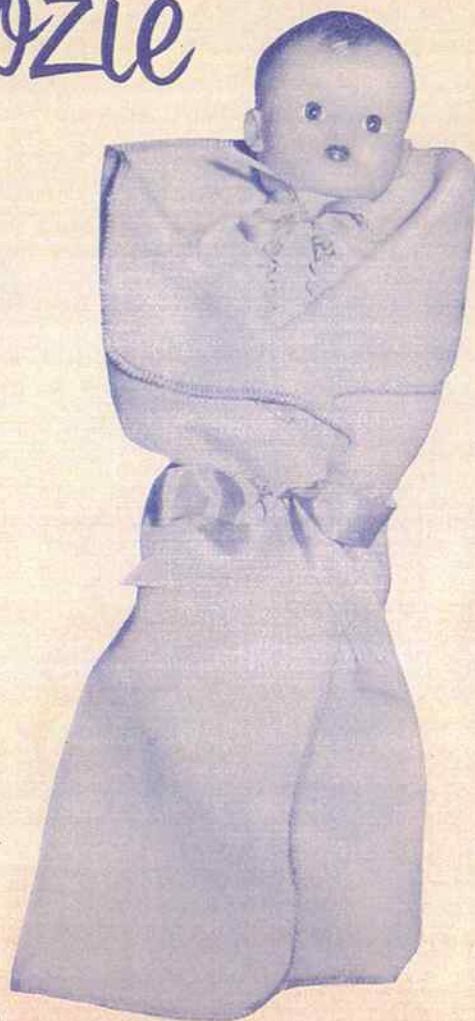

Snoozie

2312—SNOOZIE IN BLANKET

Approx. 12".

- A darling little baby with soft magic skin.
- All soft stuffed latex body—coo voice.
- Vinyl head, painted eyes and features.
- Wrapped in soft pastel flannelette blanket with fancy edge stitching.
- Tied with ribbon bow.

Packed each in polythene bag, 12 per carton.
App. Weight—9 lbs.

2314—SNOOZIE IN BLANKET

Approx. 14".

- Basically the same as 2312.
- Has plastic insert eyes.
- Wearing fancy trimmed flannelette jacket tied with ribbon bow.

Packed 1 per box, 12 per carton. App.
Weight—16 lbs.

2316—SNOOZIE IN BLANKET

Approx. 16".

- Same as 2314 except for size.

Packed 1 per box, 12 per carton. App.
Weight—22½ lbs.

2321—SNOOZIE IN BLANKET

Approx. 21".

- Similar to 2316.

Packed 1 per box, 6 per carton. App.
Weight—20 lbs.

23124—SNOOZIE IN SNOWSUIT

Approx. 12".

- Similar to 2312.
- The darling of baby dolls.
- Lovely pastel full length snowsuit with matching hood, 2 button.

Packed 1 per box, 12 per carton. App.
Weight—13½ lbs.

2410—CHRISTENING BABY

Approx. 10".

- Soft stuffed latex body, arms and legs.
- Soft, sanitary vinyl head, painted eyes, mouth, and detailed features.
- Coo voice.
- Dressed in fancy, full length, organdy dress, trimmed in lace and tied with ribbon.
- Matching lace trimmed organdy bonnet.
- Diapers and knitted socks tied with ribbon.

Packed 1 per box, 12 per carton. App.
Weight—9 lbs.

2414—CHRISTENING BABY

Approx. 14".

- Similar to 2410 but larger.
- Simply adorable!
- Long cotton under garment, diapers and booties tied with ribbon.
- Soft vinyl head, plastic insert eyes, fine face detail.

Packed 1 per box, 12 per carton. App.
Weight—14¼ lbs.