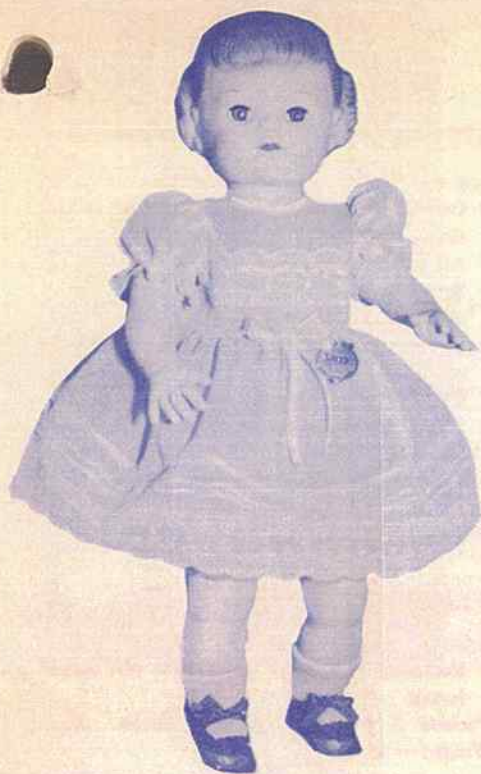

Sally

3714—SALLY

Approx. 14".

- Dressed in lovely pattern dress with fine detail and puff sleeve.
- Socks and soft vinyl shoes with bow.
- Cotton petticoat.
- Knitted pants.
- Moulded hair in "bangs" style, moving eyes, soft vinyl head.
- Soft stuffed latex body, arms and legs — coo voice.

Packed 1 per box, 12 per carton. App. Weight — 17 lbs.

3716—SALLY

Approx. 16".

1. Basically the same as 3714 — larger size.
2. Packed 1 per box, 12 per carton. App. Weight — 23 lbs.