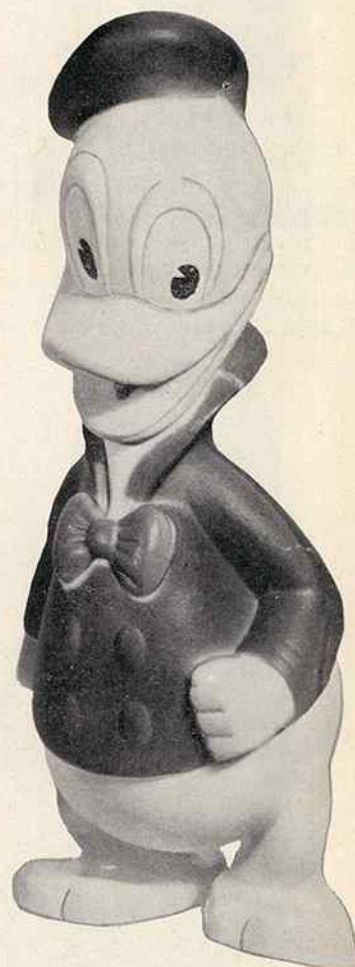

MINNIE

DONALD

No. V14000 — DISNEYLAND DEAL . . . These 9" items are offered as a special

Right out of Disneyland TV, Mickey, Minnie and Donald are the most famous Disney characters. In standing doll form, made of soft fully moulded vinyl, they are brilliantly decorated, famous and friendly looking, and certainly welcomed by children everywhere. Mickey has a squeaky voice and wears a colourful striped playsuit with red pants and two white buttons. Minnie wears a white dress with red polka dots and a red ribbon hair bow. Donald with his familiar squawker, painted sailor suit and hat is ever popular. Individually boxed.