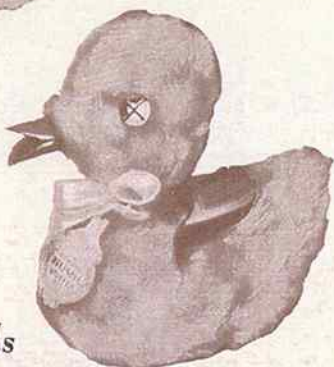

'54

EASTER PLUSH

✓TOPS IN QUALITY ✓TOPS IN APPEARANCE
✓TOPS IN SALES APPEAL

Ducky

7930 — Approx. 5" x 4½" — There's a tinkle to every sale with this cute Easter Plush Duck. He's soft stuffed, has bells for eyes, a felt beak and ribbon bow. "Ducky" comes in a range of beautiful bright colours. Packed bulk, 3 dozen per carton. Approx. weight — 5½ lbs.

Duck with Bells

7932 — Approx. 6½" x 7" — Similar to the 7930 — but a larger size. Packed bulk, 2 dozen per carton. Approx. weight — 8 lbs.

Begging Bunny (Cloth)

7946 — Approx. 13" tall — A perky, cloth bunny for Easter playtime. Soft stuffed, glass eyes, ribbon bow, yarn nose and mouth. Packed bulk, 3 dozen per carton. Approx. weight — 18 lbs.

Standing Bunny (Assorted)

7951 — Approx. 12" tall — Another popular print bunny. This fellow has a plush head, print body, is soft stuffed with glass eyes, plastic nose, yarn mouth, ribbon bow. A popular seller, he's packed 2 dozen per carton. Approx. weight — 13½ lbs.