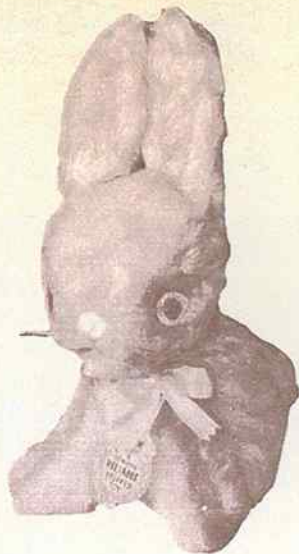

Gingerbread Bunny

7919 — Approx. 11½" high — A real favourite for all babies, this cute gingerbread bunny comes in bright Easter colours. He's all plush, soft stuffed, has button eyes, yarn mouth and nose, and ribbon bow. Packed bulk, 3 dozen per carton. Approx. weight — 9 lbs.

Easter Rag Doll

7952 — Approx. 18" — A sweet Easter Rag Doll. Has plastic masque face with painted detail, wool hair tufts. Outfit includes print and vinyl material. Has Easter bunny ears. Cotton stuffed. Ribbon bow. Packed bulk, 2 dozen per carton. Approx. weight — 17 lbs.

Cuddly Bunny

7971 — Approx. 12½" — A delightful soft stuffed bunny in gay Easter shades. Glass eyes, yarn nose and mouth. Ribbon bow. Packed bulk, 2 dozen per carton. Approx. weight — 10 lbs.

Sitting Bunny

Rabbit Doll (Vinyl Head)

7968 — Approx. 11" — The cutest little rabbit doll ever dressed for an Easter Parade. He features a soft vinyl head, latex body, arms and legs. He's all dressed up in flannel sleepers. Makes a cute little cry when squeezed. Packed in a sleeve — 2 dozen per carton. Approx. weight — 10½ lbs.