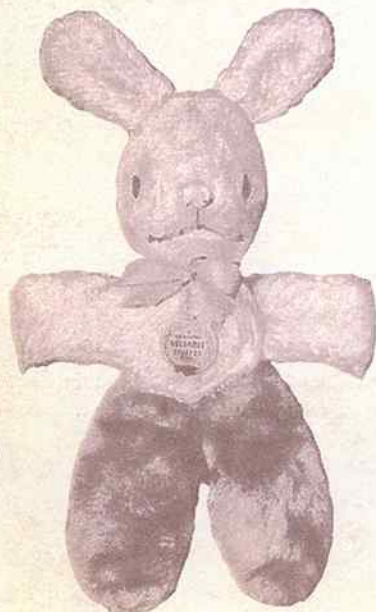

Standing Bunny (Balloon Pants)

7958 — Approx. 13" — This perky fellow means lots of Easter Sales. He's soft stuffed with balloon pants. Comes in attractive coloured plush. He has glass eyes, plastic nose, yarn mouth and fancy ribbon bow. Packed bulk, 1 dozen per carton. Approx. weight — 7½ lbs.

Rabbit Ball

7963 — Approx. 10" — A delightful novelty Easter Rabbit Ball. It is soft stuffed in colourful plush with soft vinyl head and ears. Ribbon bow and bell on ears. Ribbon bow at neck. Packed each in a box. 1 dozen per carton. Approx. weight — 10 lbs.