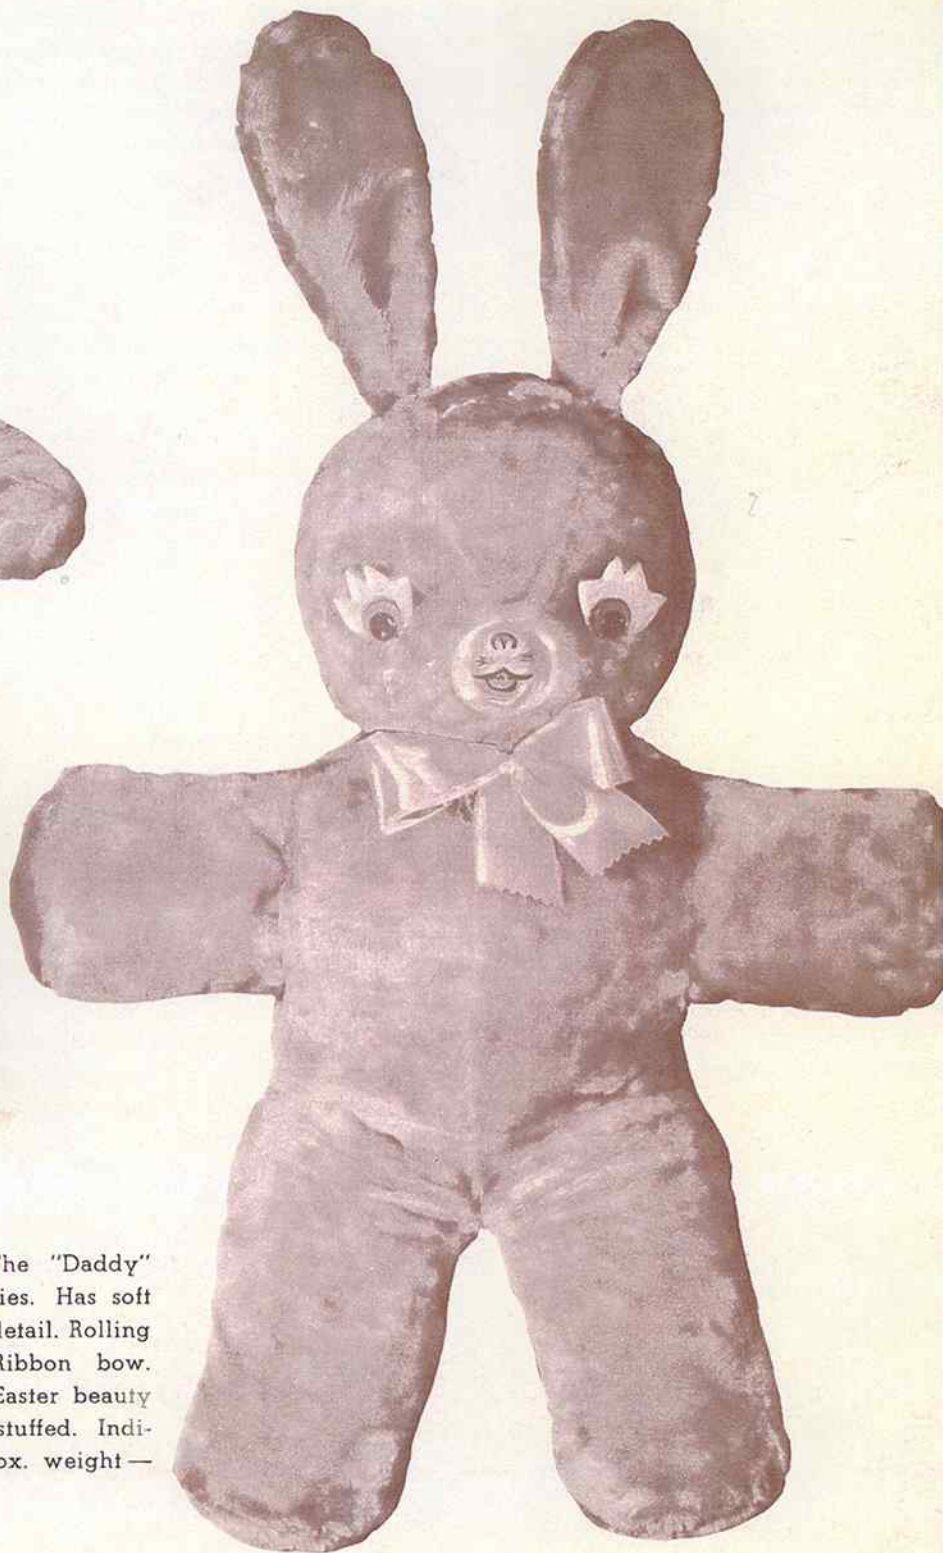

Standing Rabbit

79311 — Approx. 31" — A large beautiful Easter bunny. Has glass eyes, yarn nose and mouth, felt tongue, whiskers. Fancy ribbon bow. Easter colours. Individually cartoned. Approx. weight — 4 lbs.

Cuddly Bunny

7979 — Approx. 36" — The "Daddy" size of the cuddly bunnies. Has soft vinyl nose with painted detail. Rolling eyes, felt eyelashes. Ribbon bow. Squeak in tail. A real Easter beauty in colourful plush. Soft stuffed. Individually cartoned. Approx. weight — 8 lbs.