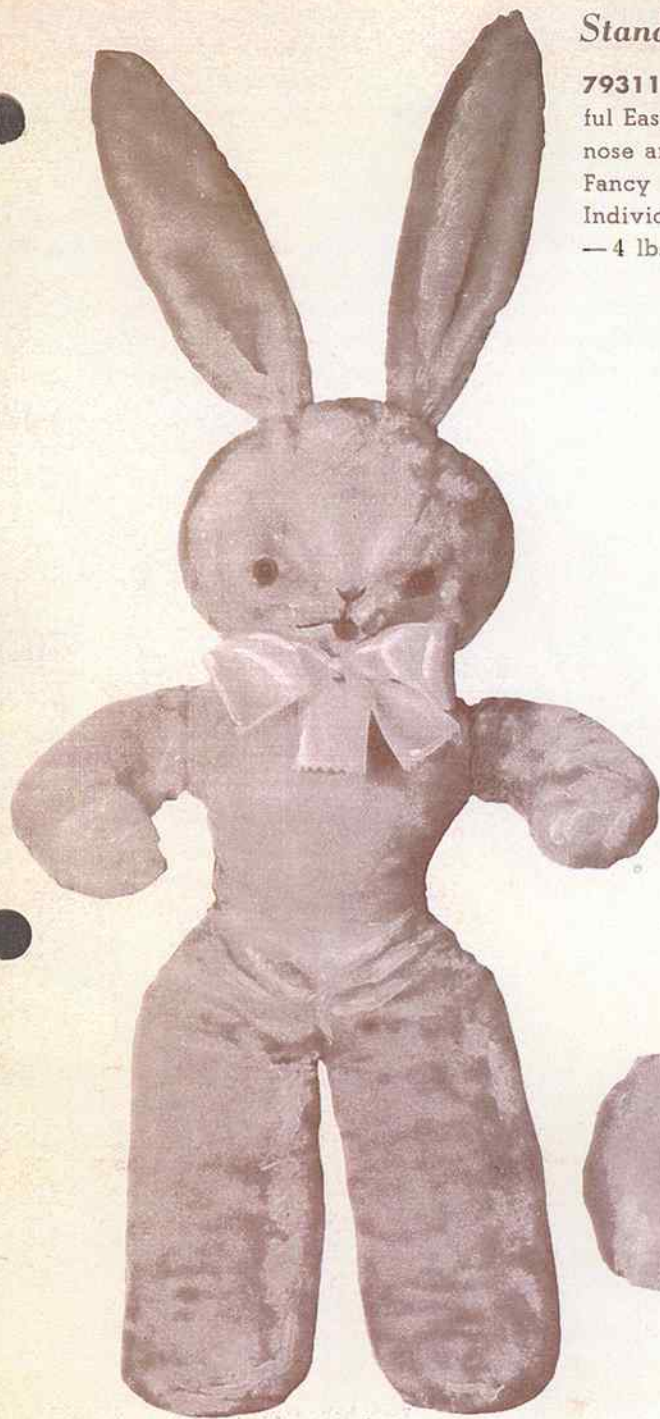

Standing Rabbit

79311 — Approx. 31" — A large beautiful Easter bunny. Has glass eyes, yarn nose and mouth, felt tongue, whiskers. Fancy ribbon bow. Easter colours. Individually cartoned. Approx. weight — 4 lbs.

Cuddly Bunny

7979 — Approx. 36" — The "Daddy" size of the cuddly bunnies. Has soft vinyl nose with painted detail. Rolling eyes, felt eyelashes. Ribbon bow. Squeak in tail. A real Easter beauty in colourful plush. Soft stuffed. Individually cartoned. Approx. weight — 8 lbs.