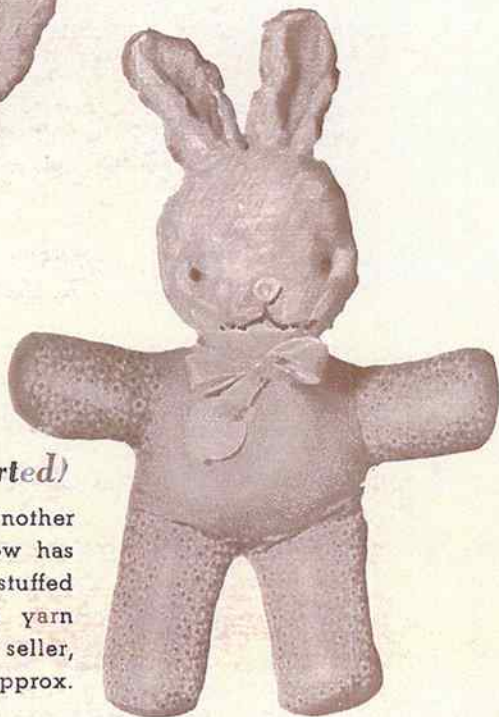

'54

EASTER PLUSH

✓TOPS IN QUALITY ✓TOPS IN APPEARANCE
✓TOPS IN SALES APPEAL

Ducky

7930 — Approx. 5" x 4½" — There's a tinkle to every sale with this cute Easter Plush Duck. He's soft stuffed, has bells for eyes, a felt beak and ribbon bow. "Ducky" comes in a range of beautiful bright colours. Packed bulk, 3 dozen per carton. Approx. weight — 5½ lbs.

Standing Bunny (Assorted)

7951 — Approx. 12" tall — Another popular print bunny. This fellow has a plush head, print body, is soft stuffed with glass eyes, plastic nose, yarn mouth, ribbon bow. A popular seller, he's packed 2 dozen per carton. Approx. weight — 13½ lbs.