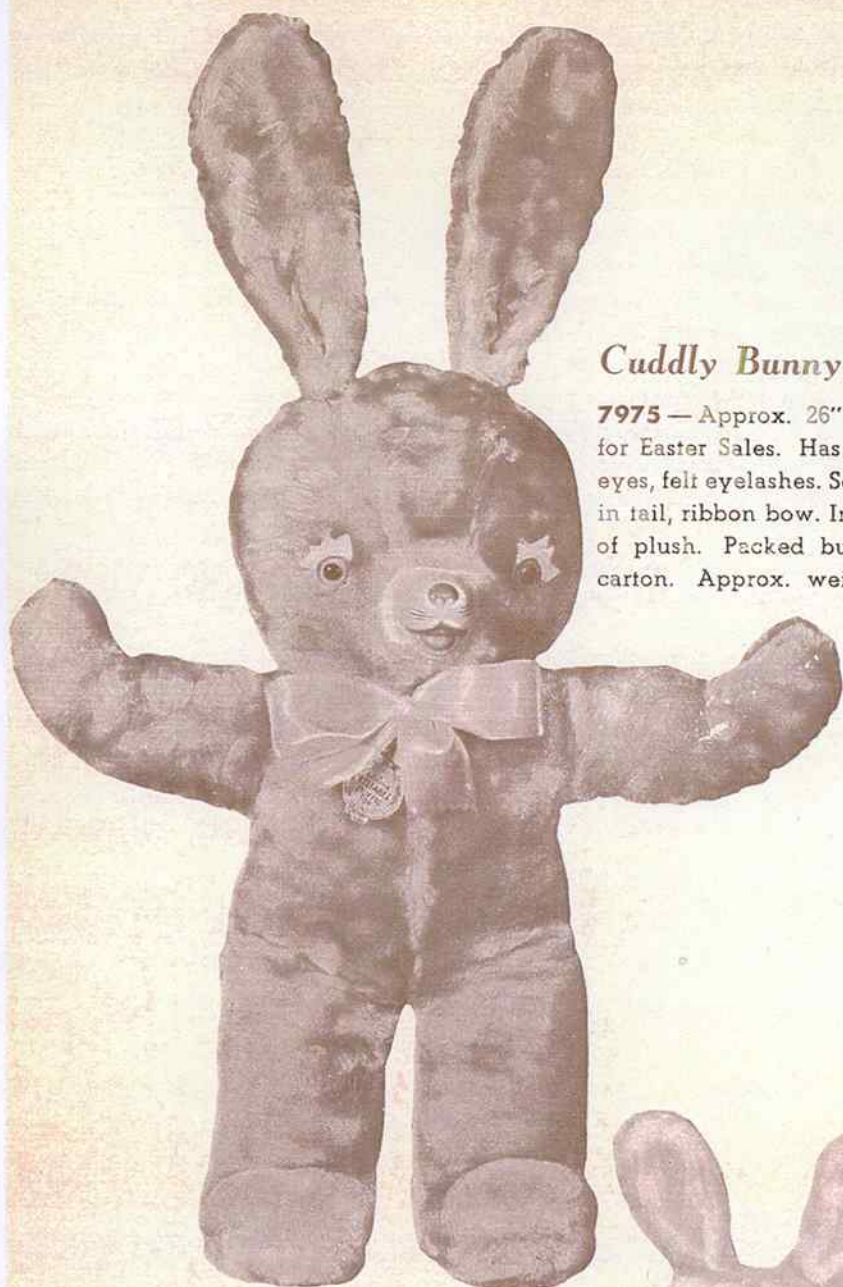

Cuddly Bunny

7975 — Approx. 26" — A top number for Easter Sales. Has vinyl nose, glass eyes, felt eyelashes. Soft stuffed. Squeak in tail, ribbon bow. In beautiful shades of plush. Packed bulk, ½ dozen per carton. Approx. weight — 12 lbs.

Sitting Bunny with Vinyl Carrot

7995 — Approx. 22" — A favourite Easter gift for all. Soft stuffed. Features soft vinyl squeaking carrot between front paws. Has rolling eyes, plastic nose, felt tongue, large fancy ribbon bow. Gay coloured plush. Individually cartoned. Approx. weight — 3½ lbs.

Musical Bunny

7909 — Approx. 18" — A plush toy in bright colors — complete with Swiss musical movement to make this a gay musical number. Has soft vinyl nose, rolling eyes and a ribbon bow. Individually packed, ½ dozen per carton. Approx. weight — 9 lbs.