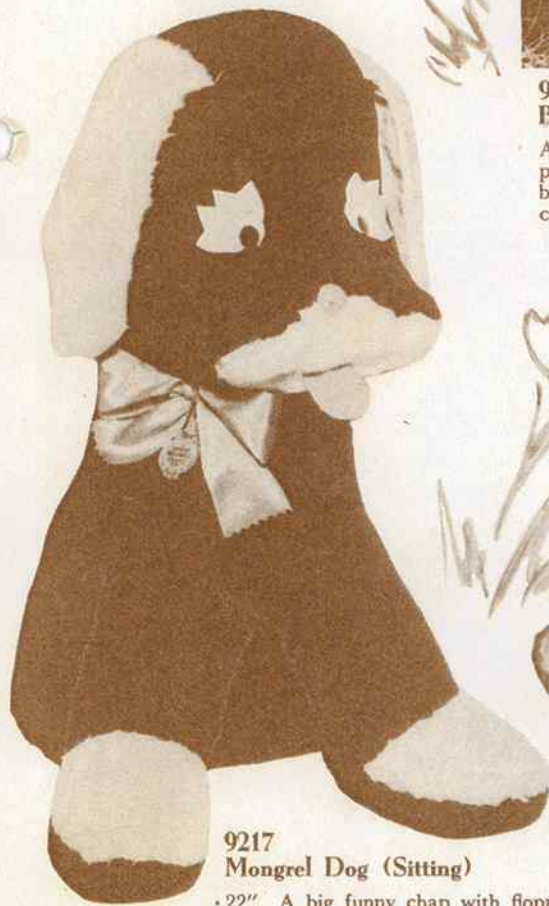

9068
Elephant (Vinyl Face)

Approx. 23". Same description as 9063 except coloured in soft grey plush. Packed 1 per carton. Approx. Weight — 4 1/2 lbs.

9116
Baby Lamb

Approx. 13". As cute as a button. Soft plush body, detailed vinyl face and ribbon bow. Packed 1 per box — 1/2 dozen per carton. Approx. Weight — 5 lbs.

9162
Circus Bear

Approx. 10" x 8". A perky little bear, with turned head, glass eyes, vinyl nose, ribbon bow and soft plush body. Contrasting colours. Packed bulk, 1 dozen per carton. Approx. Weight — 7 lbs.