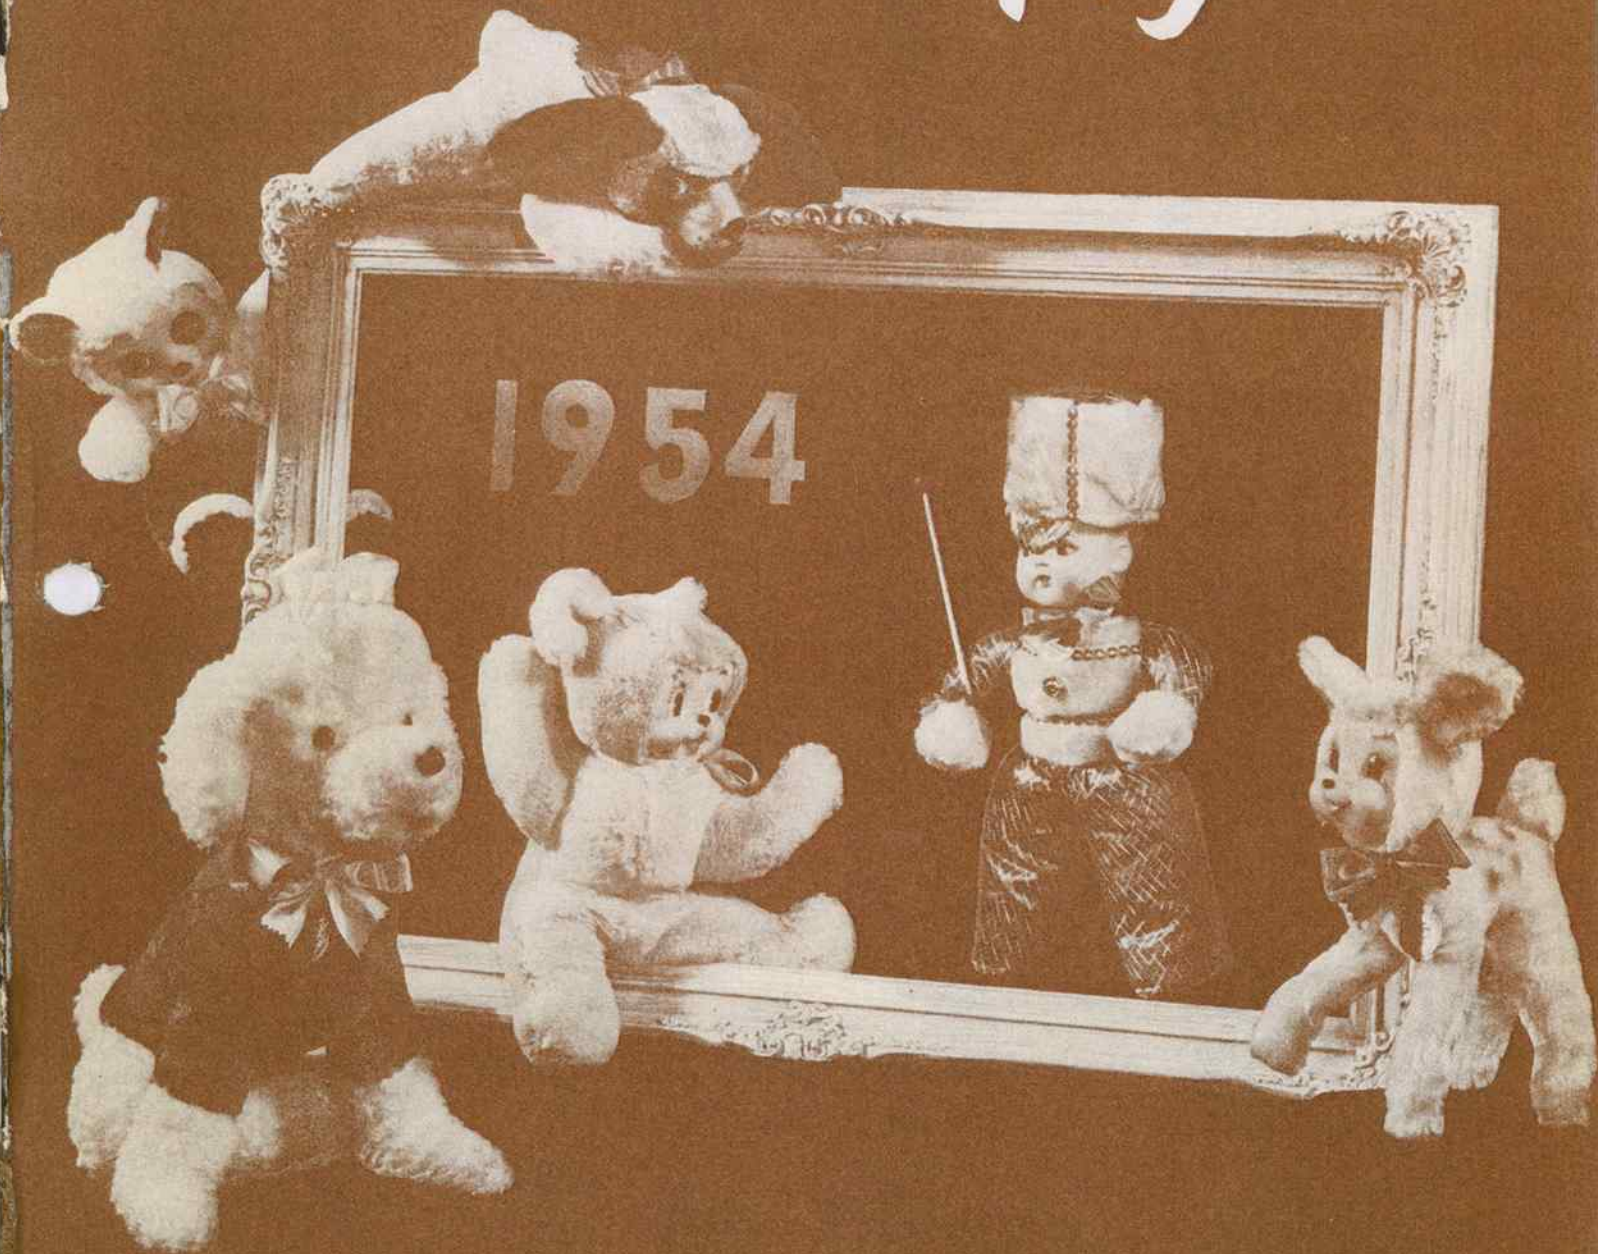

Reliable
MADE IN CANADA

Trade Mark

Plush Toys

RELIABLE TOY CO., LIMITED TORONTO, CANADA

Manufacturers of Reliable Dolls and Plush Toy Products

258 CARLAW AVENUE, TORONTO 8, CANADA