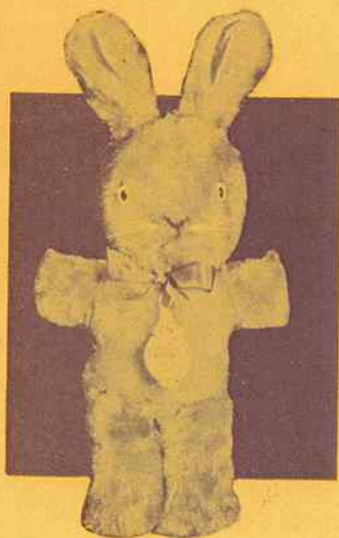

79725 — Cuddly Bunny — Approximately 14½" — Another happy Easter chappy to win sales. Comes in softly stuffed colourful curly two tone plush with soft vinyl nose, rolling eyes and ribbon bow. Squeak in body. Packed bulk 1 dozen per carton. Approx. weight 8 lbs.