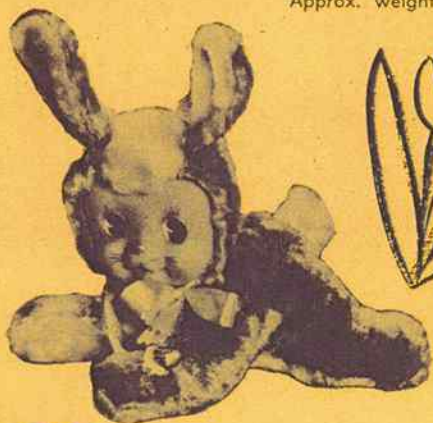

79615 Standing Rabbit with Chick - Assorted, Plastisol heads. Approximately 13 1/2". Two Easter favourites with soft unbreakable plastisol heads, painted face detail and colourfully painted simulated bonnets with fancy trim. Softly stuffed, wearing bright print trousers-cotton pique tops with soft plush on hands and feet, ribbon bow. Packed bulk, 1 dozen per carton. Approx. weight 12 lbs.

79645 Playful Bunny - Approx. 12 1/2"-This happy easter gift is a cuddly favourite. Has vinyl face with painted detail. Is in cute prone position, softly stuffed, colourful two tone plush. Ribbon bow. Packed 1 per box, 1/2 dozen per carton. Approx. weight 7 lbs.