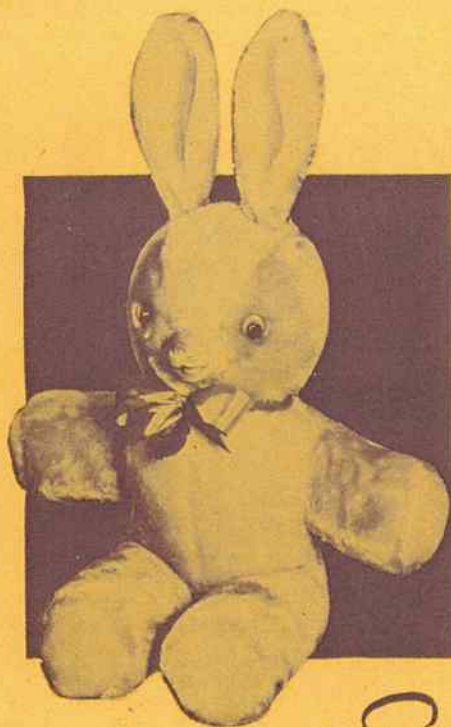

79595-Bunny with Bells-Approximately 7 1/2"-Easter sales will hop right along with this colourful soft stuffed all plush bunny. Two tone ears, face and tail, plastic eyes, nose and whiskers. Has bells on forepaws with ribbon bow on neck. Packed bulk, 1 dozen per carton. Approx. weight-7 3/4 lbs.