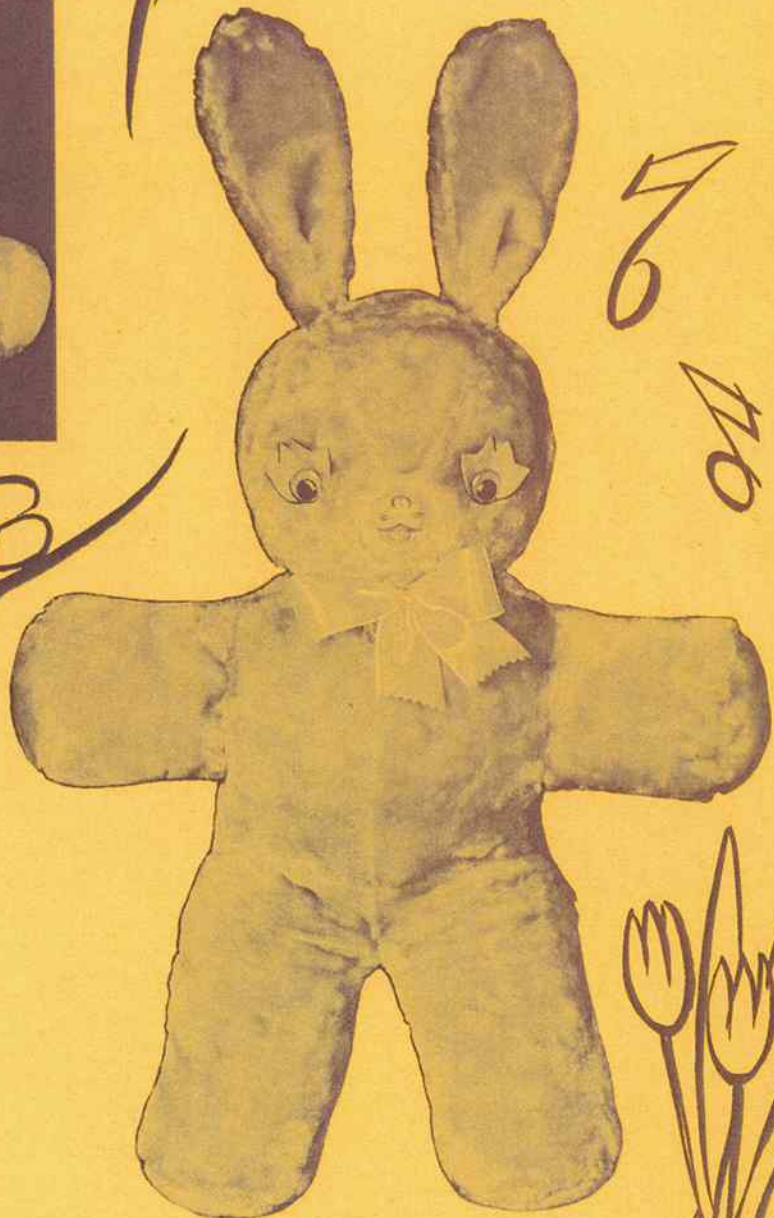

79795 Cuddly Bunny — Approximately 36" — Similar to 79755 but much larger— has soft stuffed plush body in assorted colours, rolling eyes, felt eye lashes, vinyl nose, ribbon bow and squeak in tail. Packed 1 per carton. Approximate weight 8 lbs.

79755 — Cuddly Bunny — Approximately 26" — For bigger Easter sales this fellow leads the parade. Softly stuffed, 2 tone plush with big ears, rolling eyes and soft vinyl nose, ribbon bow and squeak in tail. Packed bulk — ½ dozen per carton. Approx. weight — 12 lbs.