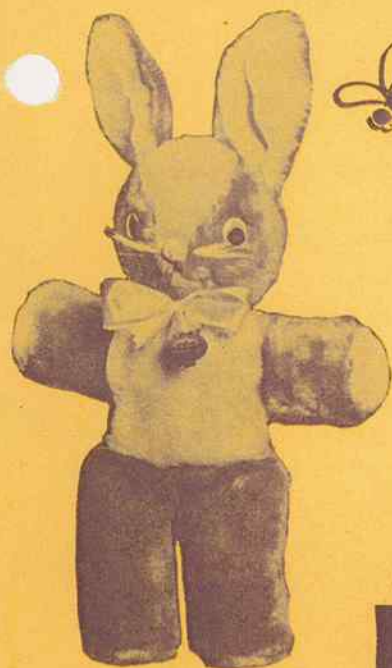

79735 — Cuddly Bunny — Approximately 18½" — A friendly Easter bunny for all kiddies. Has rolling eyes, plastic nose, nylon whiskers and yarn mouth. All soft stuffed two tone plush with ribbon bow. Squeak in body. Packed bulk ½ dozen per carton. Approx. weight 9 lbs.

THERE'S A RELIABLE
TOY FOR EVERY
GIRL AND BOY