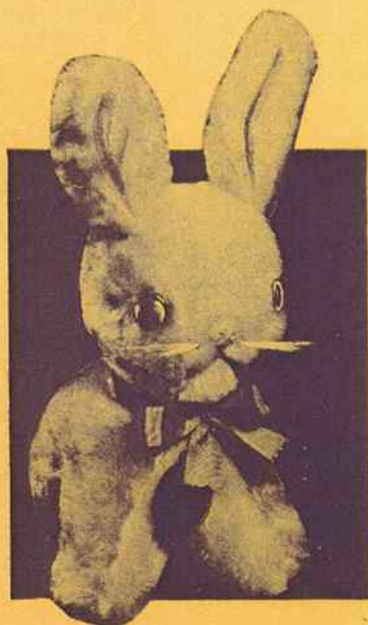

79295 Rooster — Approximately 11" — Cock of the Eastern Parade. This plush rooster has soft vinyl face, brightly painted face detail, stiff felt feet and comb. Comes in lovely coloured plush—plastic buttons and bow. 1 dozen per carton. Approx. weight — 13½ lbs.

Reliable

MADE IN CANADA

Trade Mark

SOFT - CUDDLE

79405 Sitting Bunny — Approx. 10" — A "Best seller for Easter Sales". An all plush sitting bunny with soft stuffing. Has rolling eyes, plastic nose, whiskers, yarn mouth, ribbon bow. Comes in delightful colour variety. Packed bulk, 1 dozen per carton. Approx. weight—6 lbs.