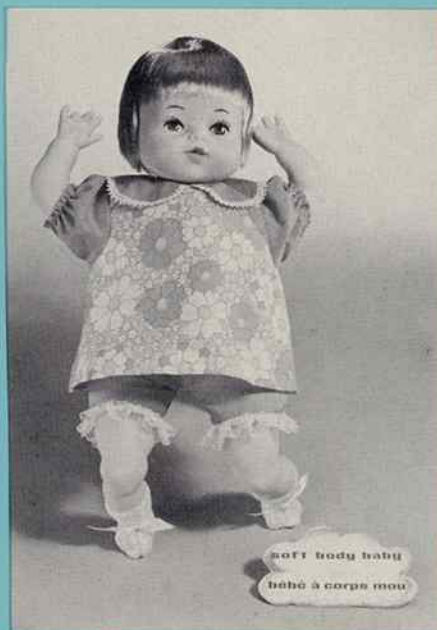

soft body babies

561224

561124 – BLANKET WRAP

14" tall. Baby soft cotton body, bright eyes and rooted hair in shag style. Blanket wrapped with ribbon tie around waist. Individually in a poly bag with tab. Packed 24 per carton. Weight 22.5 lbs.

561224 – PLAY SUIT

14" tall. Baby soft cotton body, bright eyes and rooted hair in shag style. Wearing a lace trimmed dress in assorted colours and knit booties with bows. Individually in a window display box. Packed 12 per carton. Weight 18.0 lbs.

561324 – SNOW SUIT & BUNTING BAG ASSORTMENT

14" tall. Baby soft cotton body, sculptured hair and sleeping eyes. One in a warm cozy hooded bunting bag and the other wearing leggings with hooded jacket. Both styles richly trimmed with braid. Individually in a window display box. Packed 12 per carton. Weight 18.5 lbs.

561424 – CHRISTENING BABY

14" tall. Baby soft cotton body, sculptured hair and sleeping eyes. Dressed in a long lace trimmed Christening Gown with bonnet and knit booties. Individually in a window display box. Packed 12 per carton. Weight 18.5 lbs.

561524 – BRUSHED LACE SNOW SUIT

14" tall. Baby soft cotton body, rooted hair in shag style and bright eyes. Dressed in leggings and hooded jacket trimmed with braid and appliques. Individually in a window display box. Packed 12 per carton. Weight 18.5 lbs.

561824 – DISPLAY

14" tall. Baby soft body, rooted hair in shag style and bright eyes. Wearing dress, diaper and knit booties with bows. Complete with card of accessories, brush, comb and three piece snow suit. Individually in shrink display box. Packed 4 per carton. Weight 10.0 lbs.