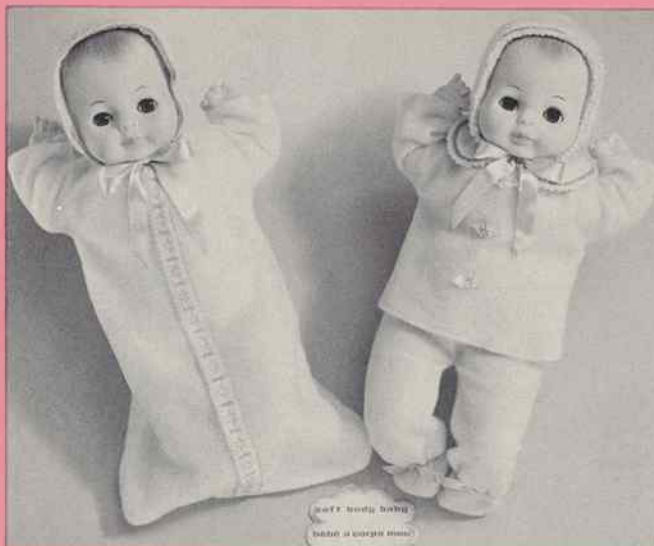

baby brenda & soft body dolls

564344 – SNOW SUIT AND BUNTING BAG ASSORTMENT

18" tall. Baby soft cotton body, sculptured hair and sleeping eyes. One dressed in Bunting Bag with hat and the other wearing leggings, coat and hat. Both decorated with trims and ribbon bows. Individually in a window display box. Packed 12 per carton. Weight 29.5 lbs.

564344