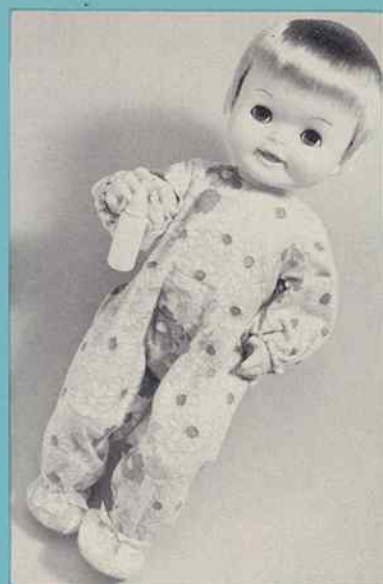

550234

550234 – PYJAMA

Dressed in a warm cozy one piece pyjama with leg bows. Rooted shag hair style. Individually in a poly bag with tab. Packed 24 per carton. Weight 31.5 lbs.