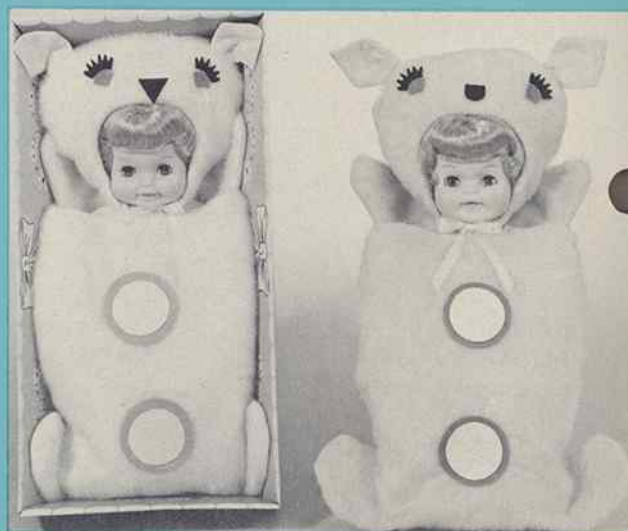

550634

550434 – GRANNY GOWN

Dressed in a brightly printed granny gown with matching cap, pants and knit booties. Rooted hair in soft baby curl style. Individually in a window display box. Packed 12 per carton. Weight 22.0 lbs.

550534 – DRESS ASSORTMENT

Dressed in lace trimmed dresses, pants, shoes and socks. Dresses come in three assorted styles. Rooted hair in mini-cut with twin tie style. Individually in a window display box. Packed 12 per carton. Weight 22.0 lbs.