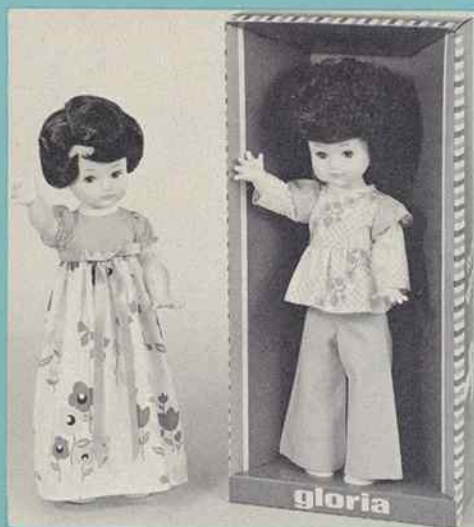

gloria toddlers

680234

680034 – GLORIA ASSORTMENT

16" tall. Two assorted styles. One dressed in a one piece pant suit with shoes and the other wearing a dress, pants, shoes and socks. Both with sugar curl hair style. Individually in a window display box. Packed 12 per carton. Weight 17.0 lbs.

680134 – GLORIA ASSORTMENT

16" tall. Five piece fully jointed body, rooted hair and bright eyes. One dressed in a one piece pant suit with shoes and the other wearing a dress, pants, shoes and socks. Both with sugar curl hair style. Individually in a shrink display box. Packed 12 per carton. Weight 17.0 lbs.

680234 – GLORIA ASSORTMENT

16" tall. Five piece fully jointed body, rooted hair and bright eyes. One wearing a long gown, pants and shoes with mini cut hair style and the other dressed in a two piece pant suit and shoes with sugar curl hair style. Individually in a shrink display box. Packed 12 per carton. Weight 17.0 lbs.

680334 – BLACK GLORIA

16" tall. Five piece fully jointed body, rooted hair and bright eyes. Wearing a bright multi coloured long gown, pants and shoes with sugar curl hair style. Individually in a shrink display box. Packed 12 per carton. Weight 17.0 lbs.

680434 – GLORIA ASSORTMENT

16" tall. Five piece fully jointed body, rooted hair and bright eyes. One dressed in a pant suit and shoes with long buster hair style and the other wearing a long gown, pants and shoes with shorten hair style. Individually in shrink display box. Packed 12 per carton. Weight 17.0 lbs.