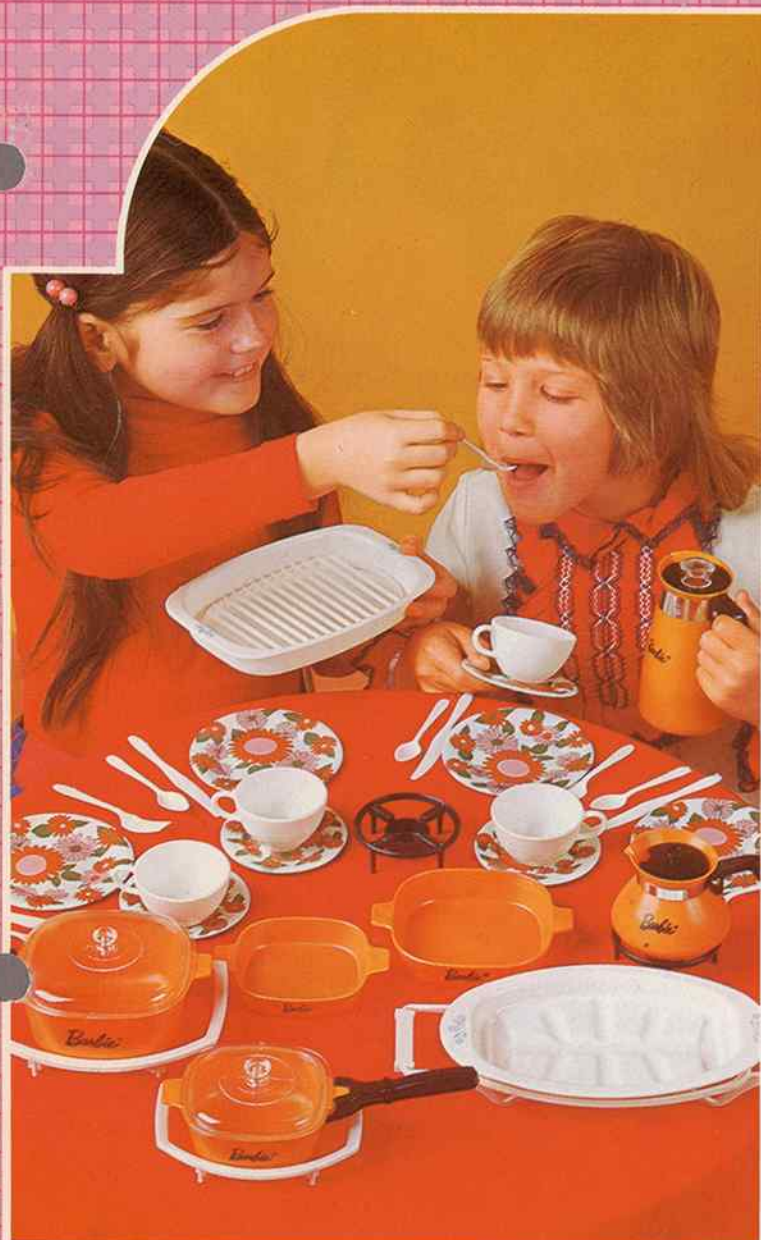

445020
Four Place BARBIE® Tea Set (30 pcs.)

Consists of four cups, saucers, plates, one tea pot with lid, four sets of cutlery and four napkins with rings. Decorated plates and saucers. Individual set in a full colour display box. Packed 12 per carton. Weight 16.0 lbs.

445030
Four Place BARBIE® Tea Set (33 pcs.)

Consists of four cups, saucers, plates, goblets, one tea pot with lid, creamer, sugar bowl with lid and four sets of cutlery. Individual set in a full colour display box. Packed 12 per carton. Weight 20.0 lbs.

445040
Six Place BARBIE® Tea Set (53 pcs.)

Consists of six cups, saucers, plates, goblets, one tea pot with lid, creamer, sugar bowl with lid, six sets of cutlery and six napkins with rings. Individual set in a full colour display box. Packed 12 per carton. Weight 22.0 lbs.

446020

446030

446040

446020
Four Place BARBIE®
Breakfast Set
(30 pcs.)

Consists of four cups and saucers, one skillet, skillet cover, handle, sauce pan, sauce pan cover, cradle, coffee pot with lid, trivet and four sets of cutlery. Decorated saucers, skillet, sauce pan and coffee pot, complete with cookbook. Individual set in a full colour display box. Packed 12 per carton. Weight 24.0 lbs.