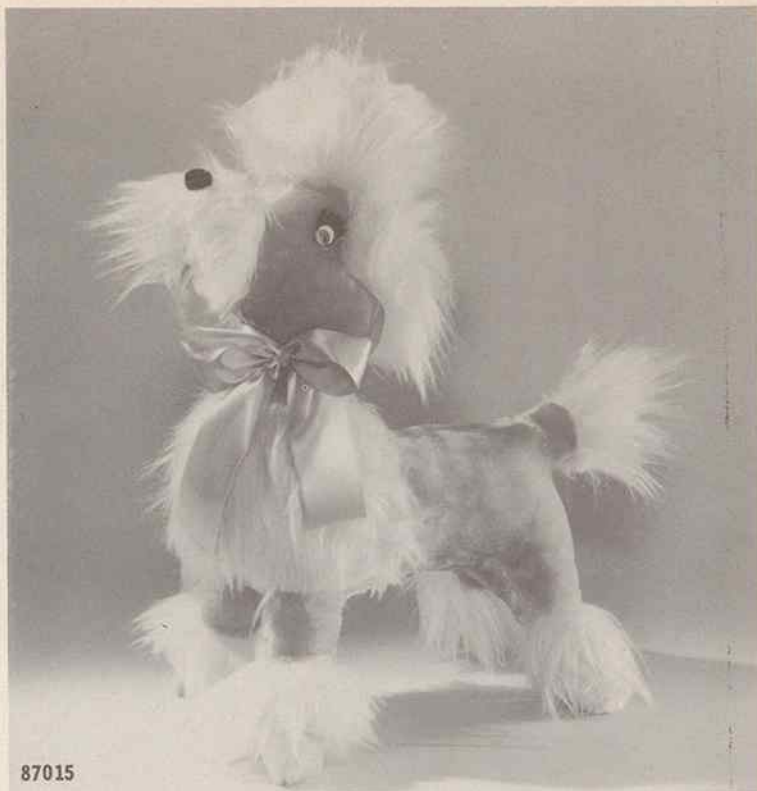

86029

87015

86035

87025

88101

86029 - MUSICAL TEDDY BEAR:

Approx. 13 1/2". A musical playmate in cuddly soft plush. Packed bulk, 6 per carton, approx. weight 9 lbs.

86035 - SITTING DOG:

Approx. 20" x 12". A delightful fellow in soft plush. Packed bulk, 6 per carton, approx. weight 9 lbs.

87015 - LARGE FLUFFY POODLE:

Approx. 24" x 20". Elegant and irresistible in smooth high-pile plush. Packed bulk, 6 per carton, approx. weight 13 lbs.

87025 - STANDING FRENCH POODLE WITH PUP:

Approx. 23" in long and regular plush. At the end of her leash she guides her pup. Packed bulk, 6 per carton, approx. weight 12 lbs.

88101 - FLUFFY SITTING CAT:

Approx. 21" x 16". An appealing character to delight young and old in bright fluffy plush. Packed bulk, 6 per carton, approx. weight 12 lbs.