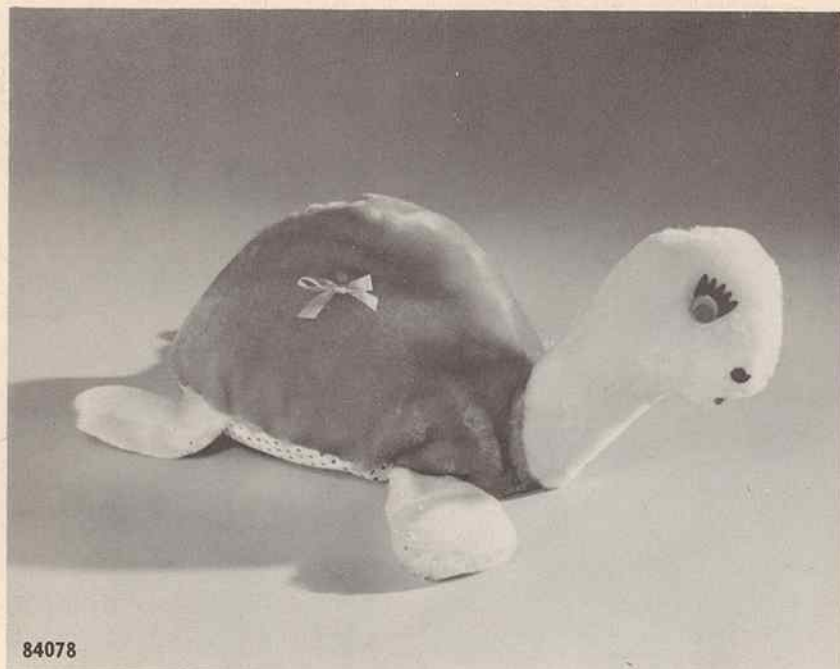

84055

84067

84055 - STANDING FRENCH POODLE:

Approx. 19" x 10". Irresistible in pleasing colours. Packed bulk, 12 per carton, approx. weight 13 lbs.

84067 - MONKEY WITH BANANA:

Approx. 18". As comical as he is lovable. Packed bulk, 12 per carton, approx. weight 14 lbs.