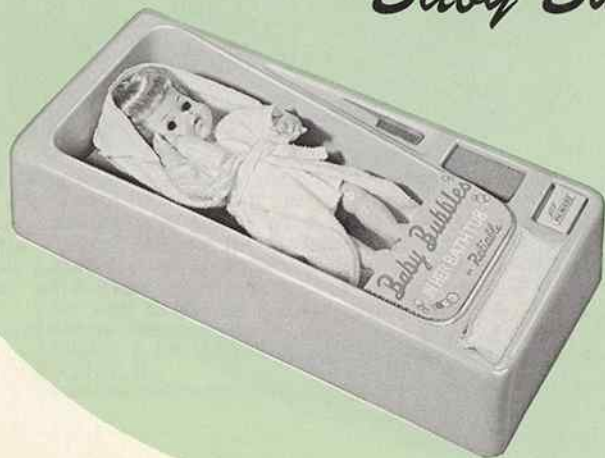

Baby Bubbles

33020 — BABY BUBBLES WITH BATHTUB

14" Tall. Wearing a Hooded Bathrobe. Has five piece fully jointed body with drink and wet features, feeding bottle, moving eyes, softly curled hair and ribbon hair bow. For added play value she has her own soap, sponge, comb and towel. Shrink Wrapped. 6 per carton. Approximate weight — 20.0 lbs. 4.50 cu. ft.