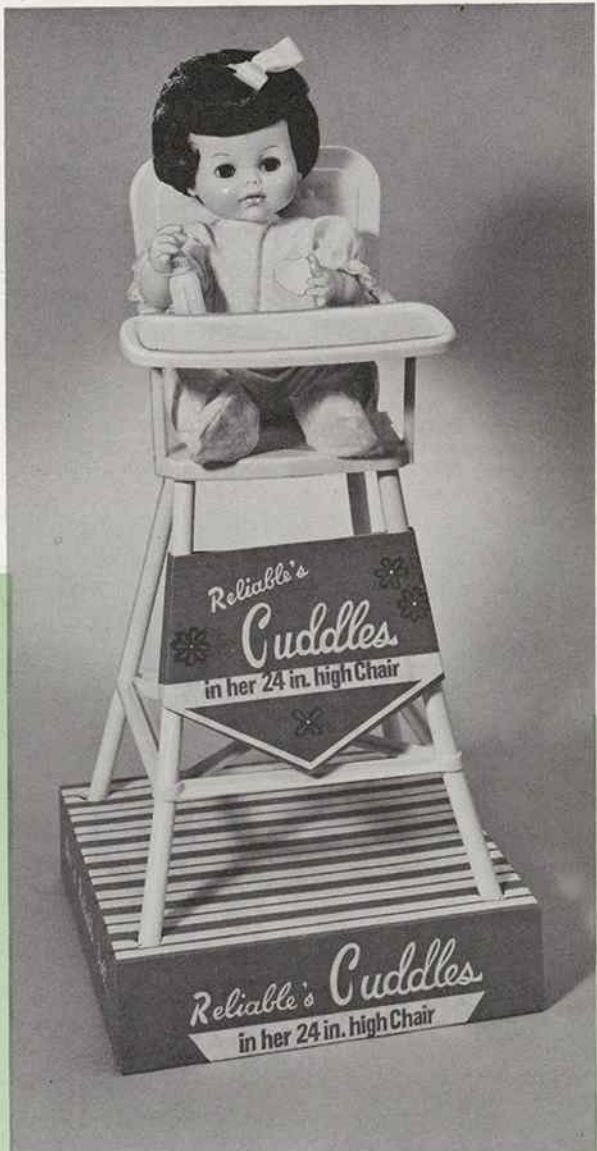

33110 — BABY BUBBLES IN BATHTUB WITH LAYETTE
11" Tall. Dressed in a Nighty with Blanket wrap and a ribbon hair bow. Has five piece fully jointed body with drink and wet features, moving eyes and softly curled rooted hair. Vacuum formed tub with layette and accessories inserted in their own individual pockets. Set consists of — card with playthings, towel, soap, feeding bottle, bubble bath, hot water bottle, two diapers with safety pins and three powder puffs. Packed in a printed base, shrink wrapped. 12 per carton. Approximate weight — 21.0 lbs. 8.10 cu. ft.

34010 — BABY CUDDLES IN HIGH CHAIR
11" Tall. Dressed in assorted lace ruffled cotton dresses with pants, shoes, socks and ribbon hair bow. Five piece fully jointed body with drink and wet features, moving eyes, softly curled rooted hair with ribbon hair bow. High Chair is full 11" in height and has detachable feeding tray for easy cleaning. A happy Bunny is moulded into the seat back and a nursery decal decorates the feeding tray. Packed on simulated tile platform and into Poly Bag. 12 per carton. Approximate weight — 12.5 lbs. 4.42 cu. ft.

34530 — BABY LOVUMS IN HIGH CHAIR
17" Tall. Sits up for breakfast in cotton print sleeper, has ribbon hair bow. Five piece fully jointed body, moving eyes, softly curled rooted hair. Carries her own feeding bottle. Her high chair is a full 24" in height and wobble-free with built in cross support and floor protectors. Has detachable feeding tray. Packed each on a Platform and in Poly Bag. 6 per carton. Approximate weight — 25.5 lbs. 13.40 cu. ft.

34110 — BABY CUDDLES IN HIGH CHAIR
11" Tall. Same as 34010. Looking most impressive in colour contrasting Shrink Display Box. 12 per carton. Approximate weight 19.0 lbs. 6.70 cu. ft.