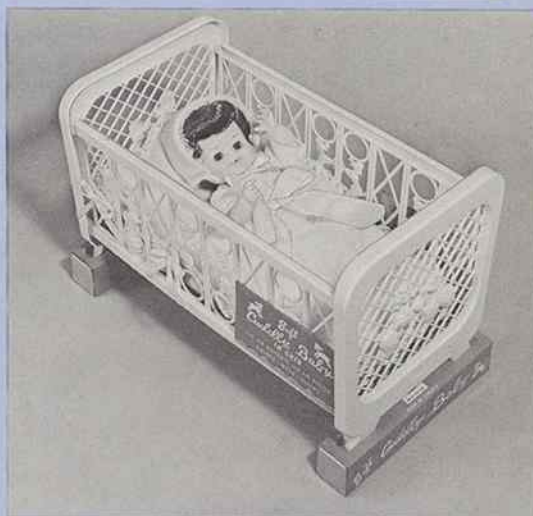

38120 — CUDDLES N' CRIB

14" Tall. Dressed in flannel shirt and in a sleeping bag with hat. Has five piece fully jointed body with drink and wet features, moving eyes, softly curled rooted hair. Carries her own nursing bottle and comes in a 19" Crib of moulded styrene with vinyl air filled mattress and pillow. Packed each on a Shrink Display. 6 per carton. Approximate weight 23.0 lbs. 10.5 cu. ft.