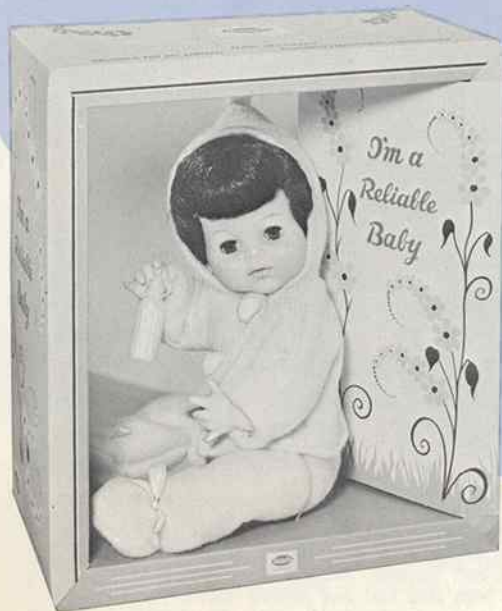

25330 — BABY LOVUMS
17" Tall. Wearing Hat, Jacket and Leggings for the cold weather days. Has soft curled rooted hair, moving eyes, five piece fully jointed body with Drink and Wet features and feeding bottle. Packed in see thru Shrink Display box. 12 per carton. Approximate weight — 28.5 lbs. 10.20 cu. ft.