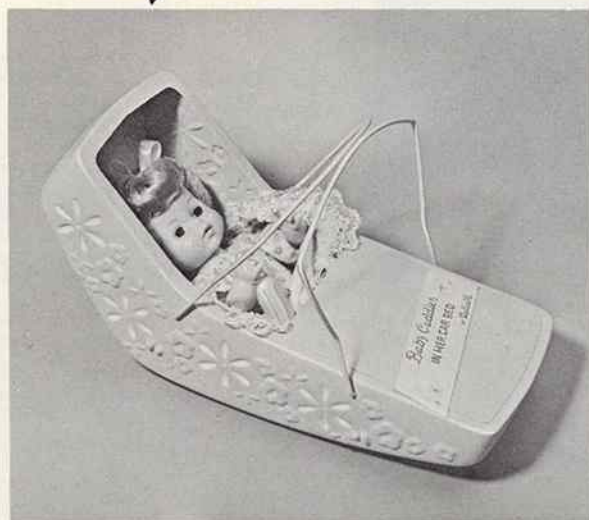

Baby Luuums

32520 — BABY CUDDLES WITH CAR BED

14" Tall. New — This baby comes complete with a Bunting Bag and her own Car Bed. Has five piece fully jointed body with drink and wet features, feeding bottle, moving eyes, softly curled hair and ribbon hair bow. Handles on Car Bed can be raised for carrying or lowered for sleeping or rocking positions. Shrink Wrapped, 12 per carton. Approximate weight — 24.0 lbs. 6.50 cu. ft.