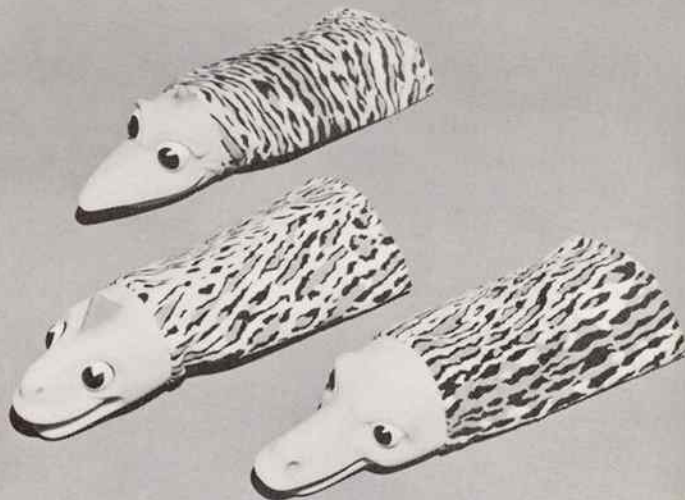

125104 — DIZZY DINOPUPPETS