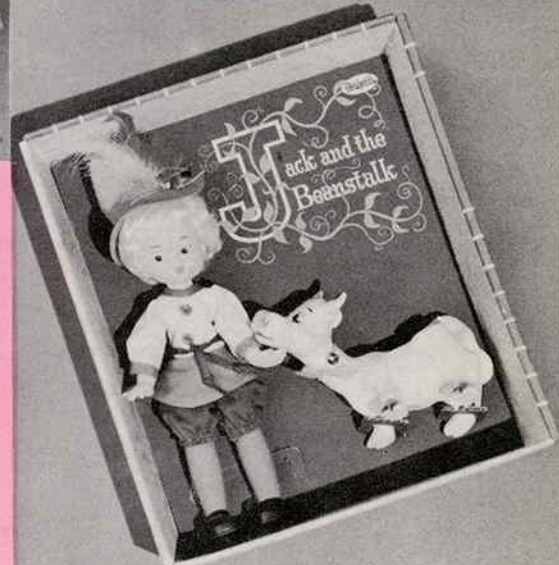

462124 — RED RIDING HOOD