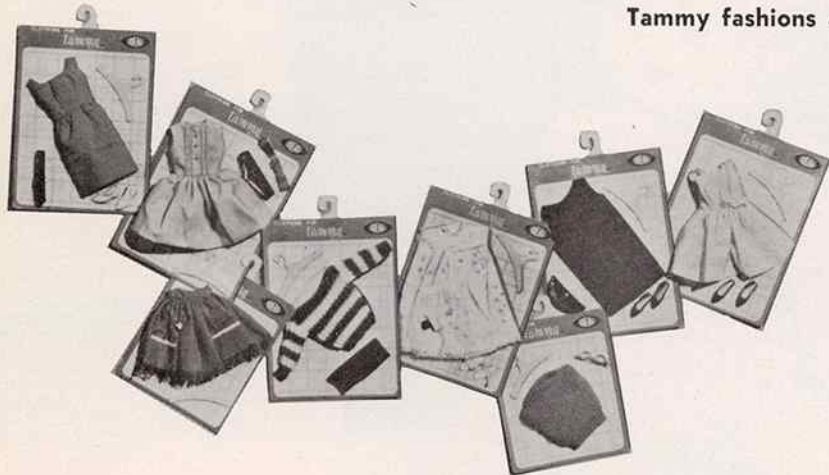

Tammy fashions an outfit for every need

**More Tammy Accessories
Mix and Match Fashions**

FOR THE FULL TAMMY STORY SEE YOUR RELIABLE TOY REPRESENTATIVE

BABY DARLING RANGE

Each doll is beautifully proportioned and has a softly stuffed cotton filled body with soft vinyl arms, legs, that flop helplessly in a natural manner.