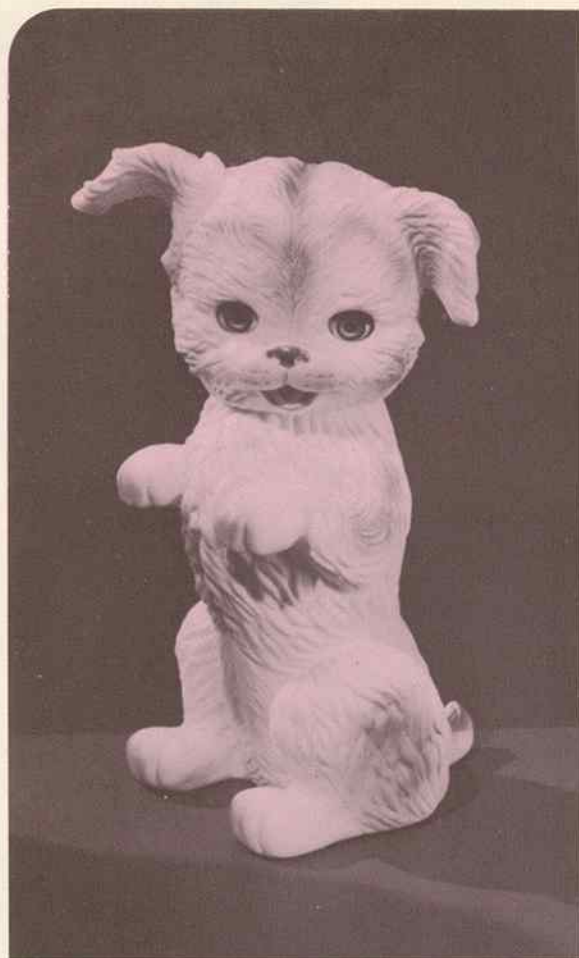

701 - **Begging Bow Wow** (10 $\frac{1}{2}$ ") turning head, sleeping eyes and safety "coo" voice. Each in poly bag with tab, 12 per carton, weight approx. 15 lbs. Suggested retail price is **$2.49**