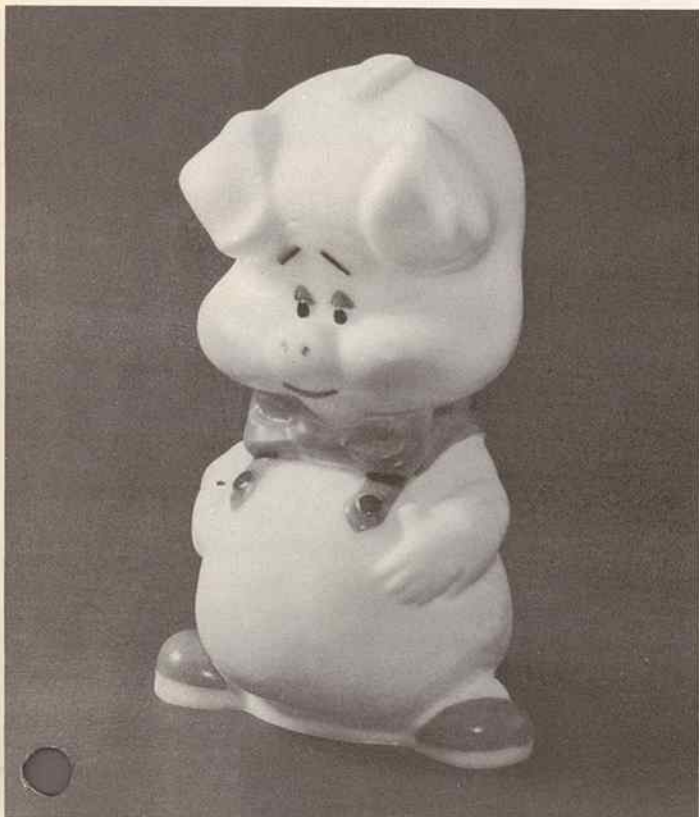

350 - **Bulgy Pig Bank** - Approx. 7". Softly scented, unbreakable plastisol – coin slot in top of head. Bank expands as coins are added. Brightly colour detail. Packed each in a poly bag with tab, 2 doz. per carton, weight approx. 10½ lbs. Retail 98¢