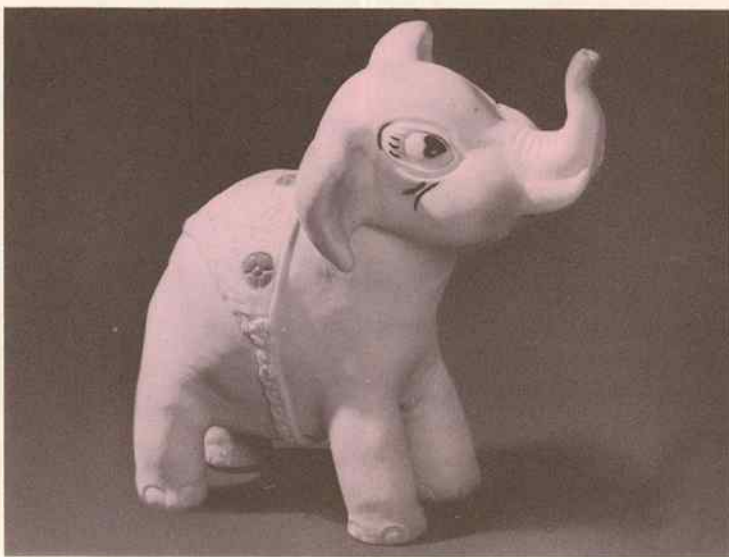

476 - **Elephant** (9") provocative pose and bright colours, with two-way safety "coo" voice. Each in poly bag with tab, 24 per carton, weight approx. 15.8 lbs. Sugg. retail is **98¢**