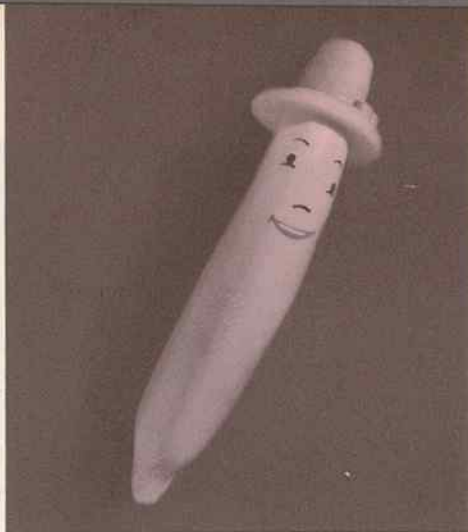

162 - **Corn Cob** (8") realistic detail and plastic enclosed two-way "coo" voice. Each in a poly bag with tab, 24 per carton, weight approx. 4 1/2 lbs. Suggested retail price is 59¢

163 - **Banana** (8 1/2") lifelike colour and plastic enclosed two-way "coo" voice. Each in a poly bag with tab, 24 per carton, weight approx. 5 1/2 lbs. Suggested retail price is 59¢