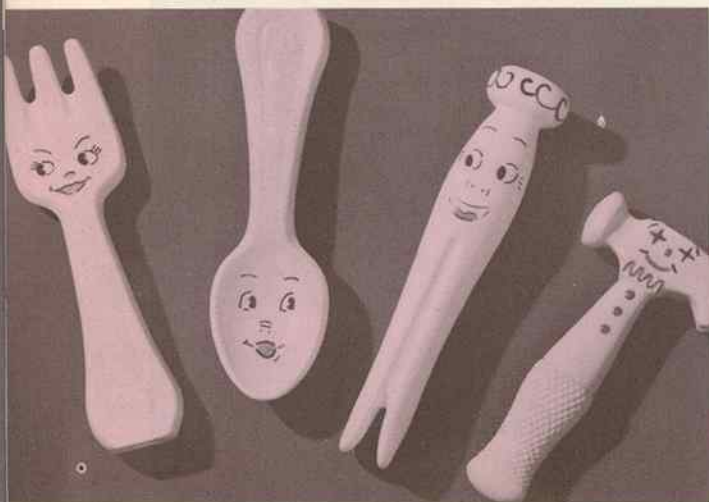

851 - **49¢ Assortment** - Consisting 9 each of 152 Spoon, 153 Clothes Pin, 156 Fork and 157 Hammer. Each item in a poly bag with tab, 36 per carton. Weight approx. 8.3 lbs.

852 - **49¢ Assortment** as above with Display Box. 6 dozen per carton, weight about 16 lbs.