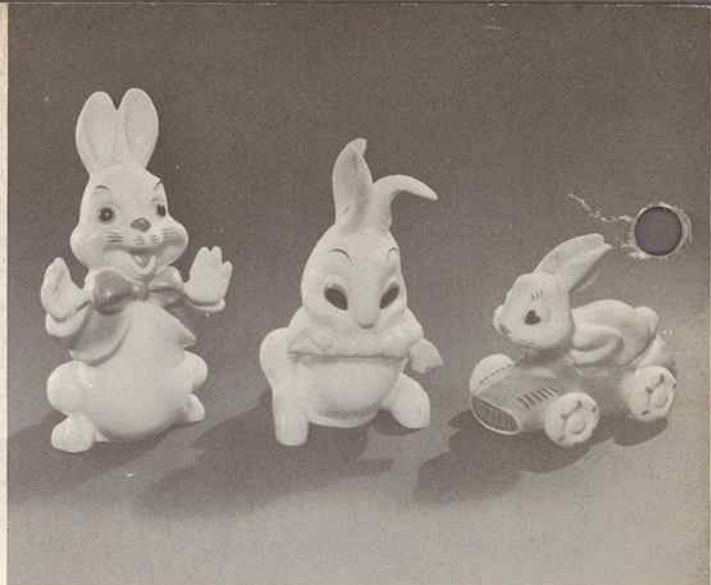

881 - 79¢ Assortment - Consists of 6 each of: 310 Pepe Poodle, 316 Winkin' Kitten, 356 Tony the Pony and 369 Baby Duck. Each in a poly bag with tab, 24 per carton, approx. weight 9 lbs. 79¢  
882 - 79¢ Assortment as above with Display Box. 4 dozen per carton, weight about 18 lbs.

883 - 79¢ Assortment of 318 Lovable Lion, 319 Tiger and 354 Playful Sitting Bear. Each packed in poly bag with tab, 2 dozen per carton, about 9 lbs. Suggested retail price 79¢

891 - 98¢ Assortment - Consists of 6 each of: 363 Miss Ducky, 366 Contented Cow, 368 Bolo Clown, 476 Elephant, each in a poly bag with tab, 24 per carton, approx. weight 11 lbs.  
892 - 98¢ Assortment as above with Display Box. 2 dozen per carton, weight about 16½ lbs.