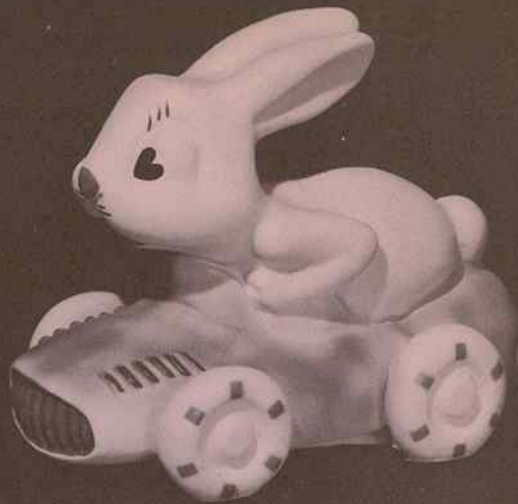

362 - **Bunny in Racing Car** (7" x 6") and brightly decorated with the safety "coo" voice. In poly bag with tab, 24 per carton, weight approx. 10.6 lbs. Suggested retail price is 98¢