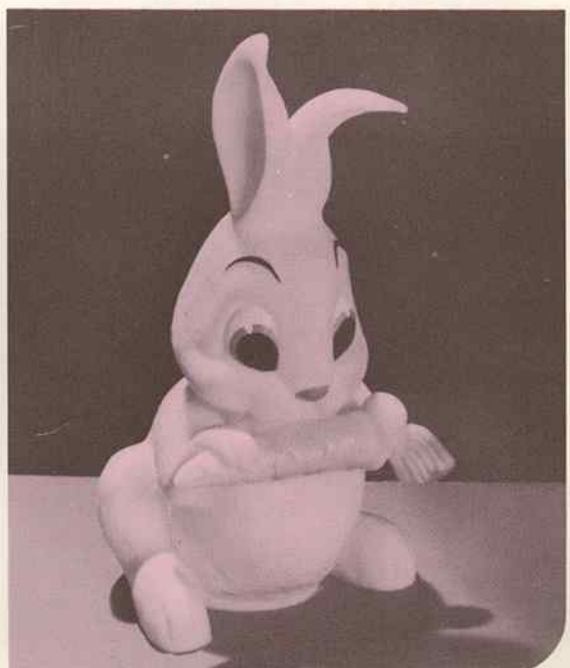

840 - **Sitting Bunny with Carrot** (8") brightly decorated, with safety "coo" voice. In poly bag with tab, 24 per carton, weight approx. 12 lbs. Suggested retail price **98¢**