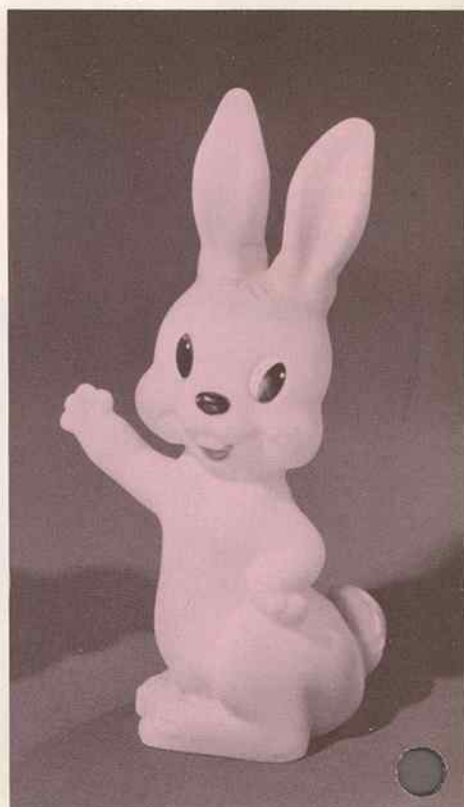

317 - **Benny Bunny** (8") attractively coloured, with plastic enclosed "coo" voice. Each in a poly bag with tab, 24 per carton, weight approx. 7 lbs. Suggested retail 69¢