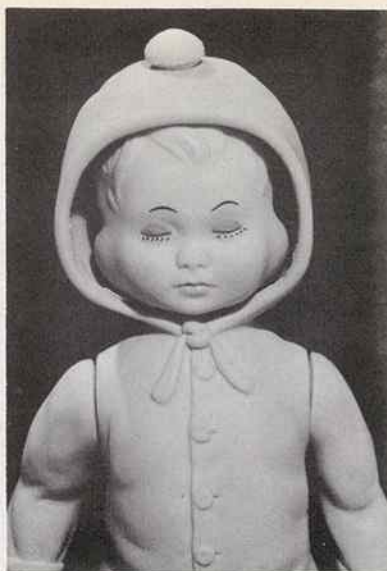

842 — **SQUEEZE ME DOLL**

Approx. 10" tall—Pliable, cuddly doll with realistic skin. Turning head has painted eyes and sprayed, sculptured hair. **Sanitized**® for lasting hygienic protection—washing does not affect **Sanitized**® properties. Packed each in a poly bag with tab, 24 per carton. Approx. weight 9.5 lbs.

843 — **SQUEEZE ME DOLL WITH BOTTLE**

Approx. 10" tall—Same doll as 842 with added drinking and wetting feature. **Sanitized**®. Complete with polyethylene feeding bottle and nipple. Packed each in a poly bag with tab, 24 per carton. Approx. weight 10 lbs.

844 — **SQUEEZE ME DOLL**

Approx. 10"—Slumbertime cuddler, of softly moulded vinyl, **Sanitized**® for lasting hygienic protection — can't be washed away. Body is moulded in form of sleepers and doll is holding teddy bear. Turning head is in natural flesh colour with inset plastic eyes and moulded, sprayed hair. Packed each in a poly bag with tab, 24 per carton. Approx. weight 11 lbs.

846 — THREE-FACED DOLL

Approx. 12" tall—Unusual doll of soft vinyl in gentle pastel shades. Has moving arms. Body is moulded as sleeper clad baby with hood. Brightly decorated head revolves within hood by turning plastic pompom, revealing a smiling face, a crying face and a sleeping face. **Sanitized** for lasting hygienic protection. Packed each in poly bag with tab, 24 per carton. Approx. weight 16 lbs.