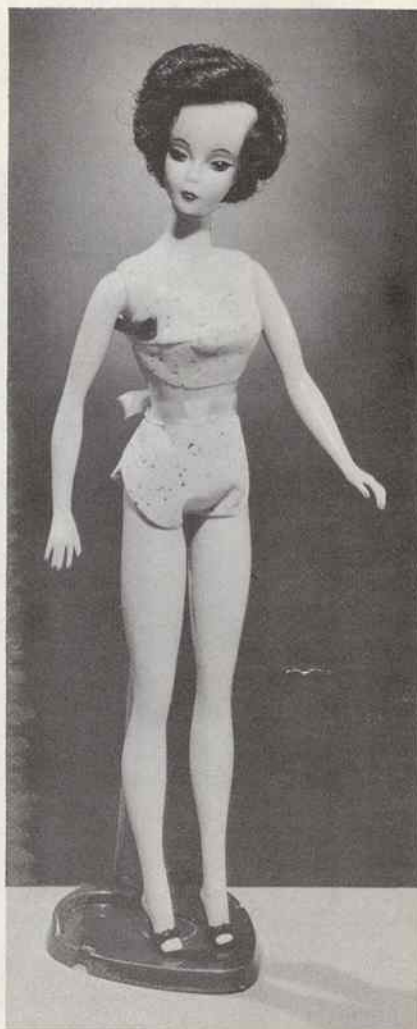

Fashion Models

141612 — SWEET SIXTEEN HIGH-FASHION MODEL

Approx. 16" tall — Slim, svelte and sophisticated, this long-limbed beauty has the graceful proportions of a high-fashion mannequin. Her shapely arms and legs are movable and her head turns on a slender neck. Her dramatically made-up and shadowed eyes accent her finely detailed facial features. Her coiffure is an excitingly elegant upsweep of rooted saran hair that can be washed and reset. Her fingernails are painted and she is dressed in a one-piece bathing-suit of the latest style, and has removable plastic high heel shoes. Complete with pedestal display stand. Packed each in an eye-catching printed box, 12 per carton. Approx. weight 9 lbs.

141141 — MITZI FASHION MODEL

Approx. 11" tall—A shapely mannequin to delight and enchant the young fashion conscious miss. Mitzi has moving arms, legs and turning head and a beautifully proportioned body. Her rooted hair is done in a stylish swirl bouffant. Her delicately shaped face is skilfully made up with shaped eyebrows, artfully shadowed lids and dramatic lashes. Mitzi is dressed in a striking two-piece bathing suit and removable plastic high heel shoes. She comes complete with a pedestal stand. Packed each in an attractively printed box, 24 per carton. Approx. weight 10.5 lbs.