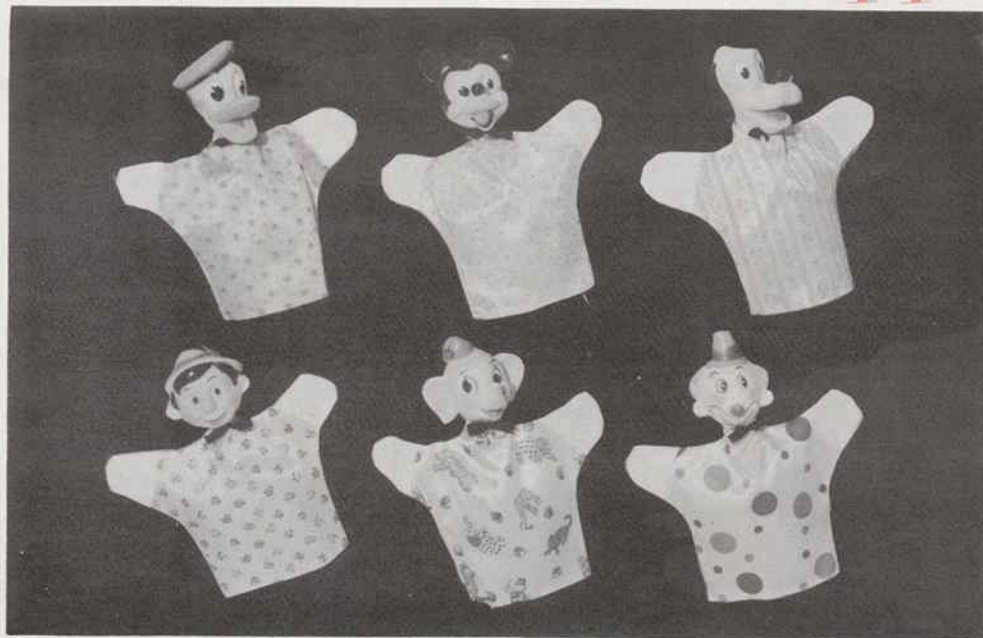

Walt Disney Hand Puppets

Approx. 10" tall—A selection of Walt Disney's most popular personalities produced as playful hand puppets. Each has a soft vinyl head, moulded and decorated to exact Disney standards. Body sleeves are of multi-coloured gay prints with ribbon neck bows. Packed each in a poly bag with tab, 24 per carton. Approx. weight 7 lbs.

The following characters are available:

120111—Donald Duck	120113—Pluto	120116—Dumbo
120112—Mickey Mouse	120115—Pinocchio	120117—Silly Dilly Clown

121012 — WALT DISNEY HAND PUPPET ASSORTMENT

36 Pieces — Comprising 6 each of 120111, 120112, 120113, 120115, 120116 and 120117. Packed each in a poly bag with tab, 36 assorted per carton. Approx. weight 10.5 lbs.