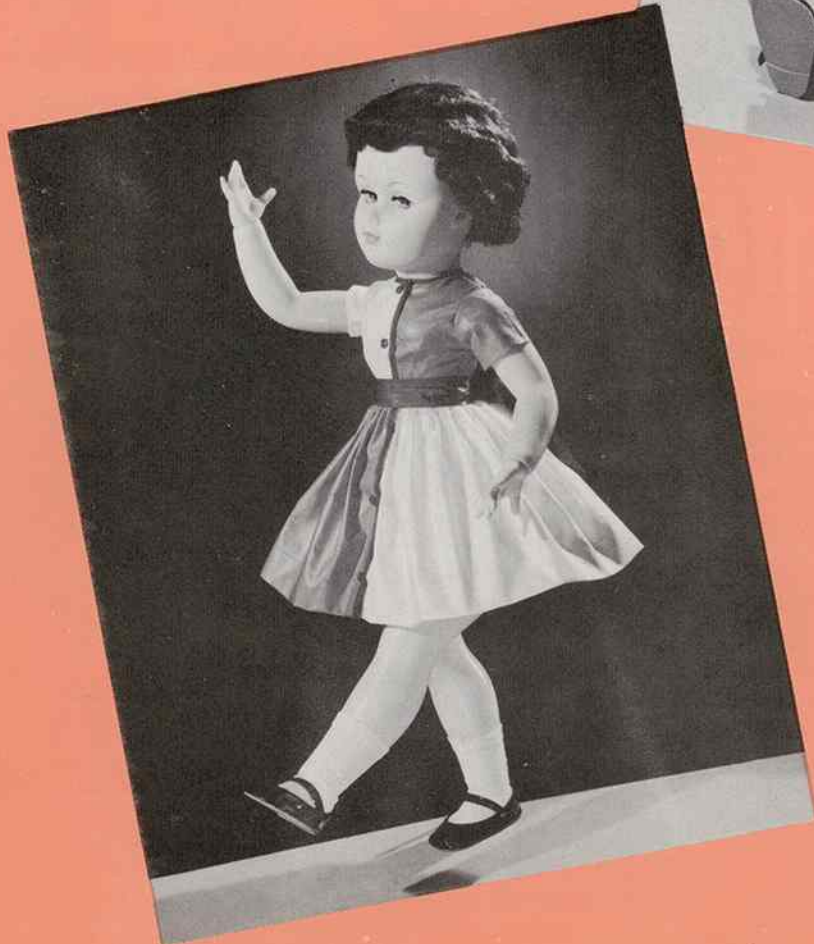

Reliable
MADE IN CANADA
Trade Mark