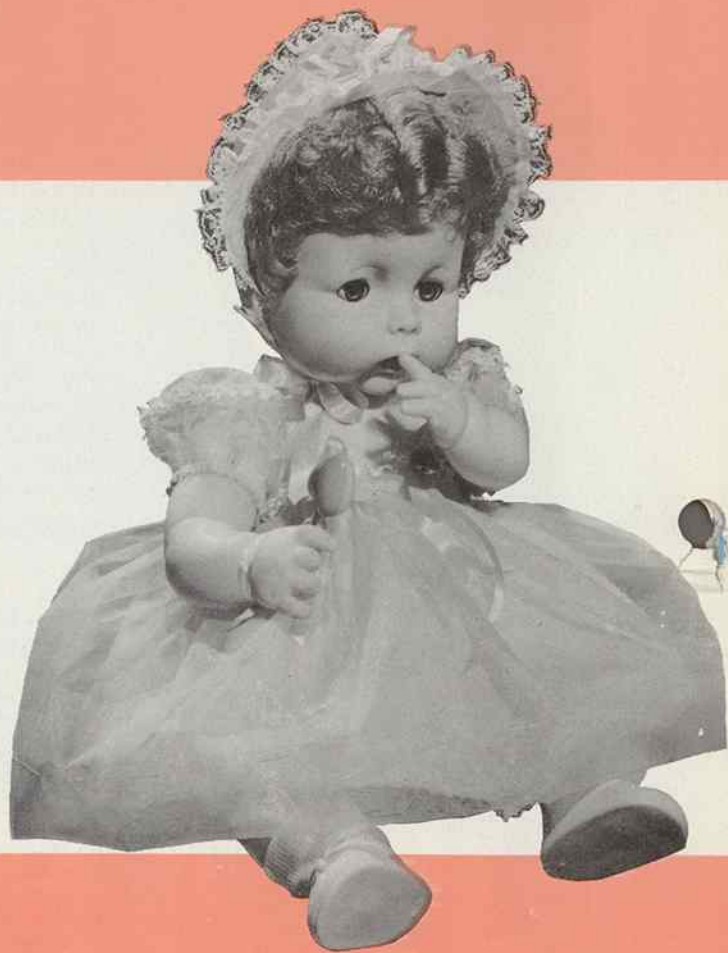

BABY CUDDLES — THUMBSUCKER

An endearing charmer whose arm swings up to put her thumb in her dainty mouth. She has moving arms and legs, and her turning head has sleeping eyes and washable, rooted hair. Drinks and wets. She is dressed in a pretty lace trimmed, sheer sparkle nylon dress with matching bonnet; lace trimmed taffeta slip; taffeta panties; knitted socks and moulded vinyl boots. Each with a miniature plastic rattle.

Item No.	Size	Pack	Approx. Weight
281622	16"	Box, 12/ctn.	21.7 lbs.
281822	18"	Box, 6/ctn.	17.0 lbs.
282222	22"	Box, 6/ctn.	18.0 lbs.