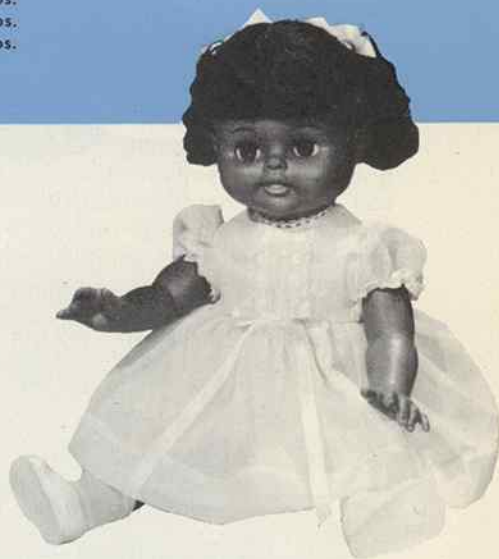

TOPSY

Bright-eyes, dark skinned baby doll dressed in colourfully patterned print dress with trimmed apron and matching poke bonnet. Has broadcloth panties, knitted socks and moulded vinyl shoes. Has moving arms and legs, and a turning head with sleeping eyes and washable rooted kinky black saran hair. Drinks and wets and comes complete with feeding bottle.

Item No.	Size	Pack	Approx. Weight
621442	14"	Box, 24/ctn.	23.7 lbs.
621642	16"	Box, 12/ctn.	20.3 lbs.
622042	20"	Box, 12/ctn.	34.2 lbs.

COLOURED TODDLERS

Charmingly chubby, dusky skinned toddler with appealing features. Dressed in a pretty lace trimmed sheer dress with lace trimmed taffeta slip and panties; knitted socks and moulded vinyl shoes. Has moving arms and legs and jet black rooted saran hair done up in perky twin pony tails.

Item No.	Size	Pack	Approx. Weight
631542	15"	Box, 24/ctn.	24.7 lbs.
631742	17"	Box, 12/ctn.	21.3 lbs.
632142	21"	Box, 12/ctn.	31.9 lbs.

653032 — COLOURED NURSE WALKER

Approx. 30" tall—Satin skinned coloured nurse in brightly contrasting white crisp uniform — has easy trouble-free walking mechanism. Dressed in authentically styled uniform with matching cap and wearing red-lined blue cape with imitation pendant watch. Carrying an 8" dark skinned baby doll wrapped in a flannelette blanket. Nurse has sleeping eyes, turning head with washable rooted kinky black hair. Wearing glazed panties, knitted socks and simulated leather shoes. Packed each in a carton. Approx. weight 6 lbs.

691832 — TOPSY BABY