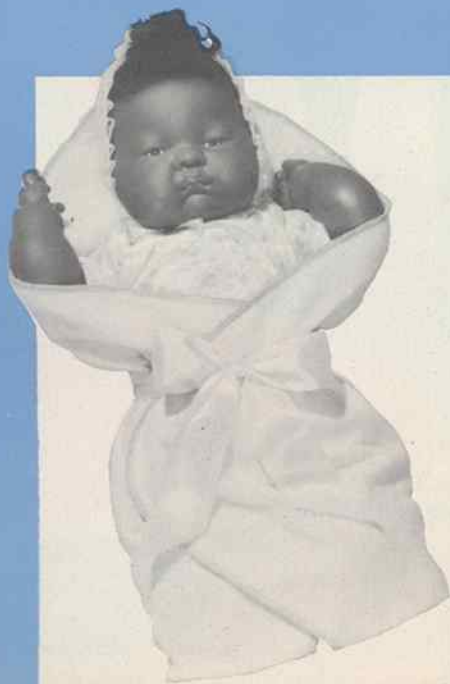

653032 — COLOURED NURSE WALKER

Approx. 30" tall—Satin skinned coloured nurse in brightly contrasting white crisp uniform — has easy trouble-free walking mechanism. Dressed in authentically styled uniform with matching cap and wearing red-lined blue cape with imitation pendant watch. Carrying an 8" dark skinned baby doll wrapped in a flannelette blanket. Nurse has sleeping eyes, turning head with washable rooted kinky black hair. Wearing glazed panties, knitted socks and simulated leather shoes. Packed each in a carton. Approx. weight 6 lbs.